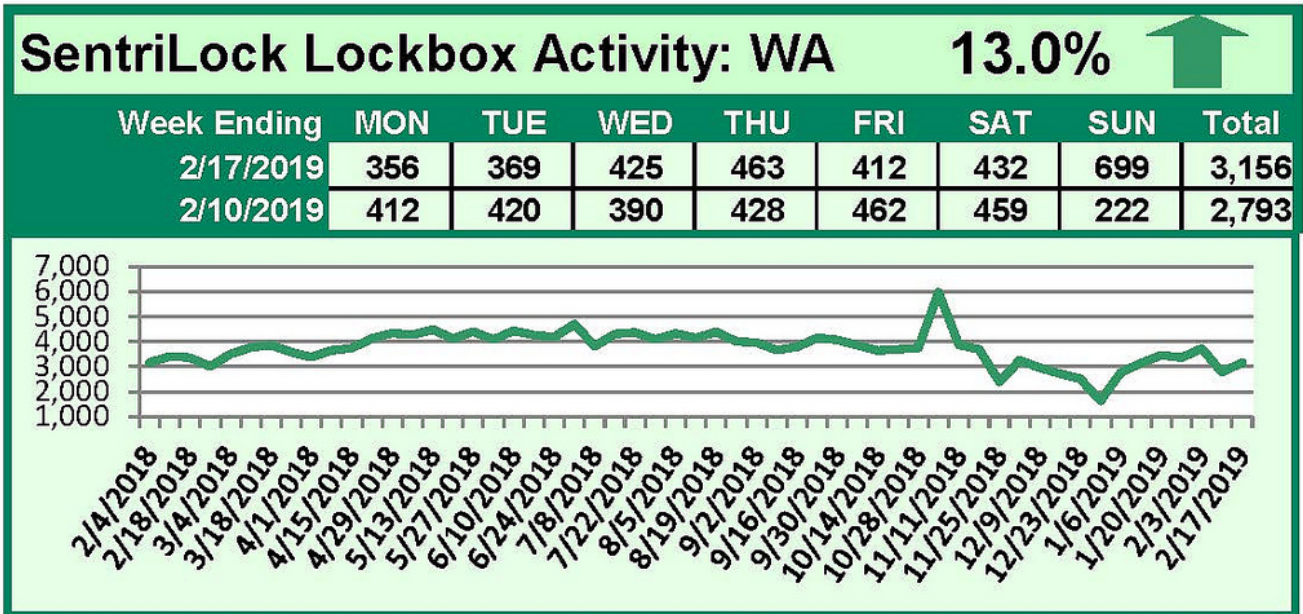

# SentriLock Lockbox Activity February 11-17, 2019

This Week's Lockbox Activity

For the week of February 11-17, 2019, these charts show the number of times RMLS™ subscribers opened SentiLock lockboxes in Oregon and Washington. Activity increased in both states this week.

For a larger version of each chart, visit the [RMLS™ photostream on Flickr](#).