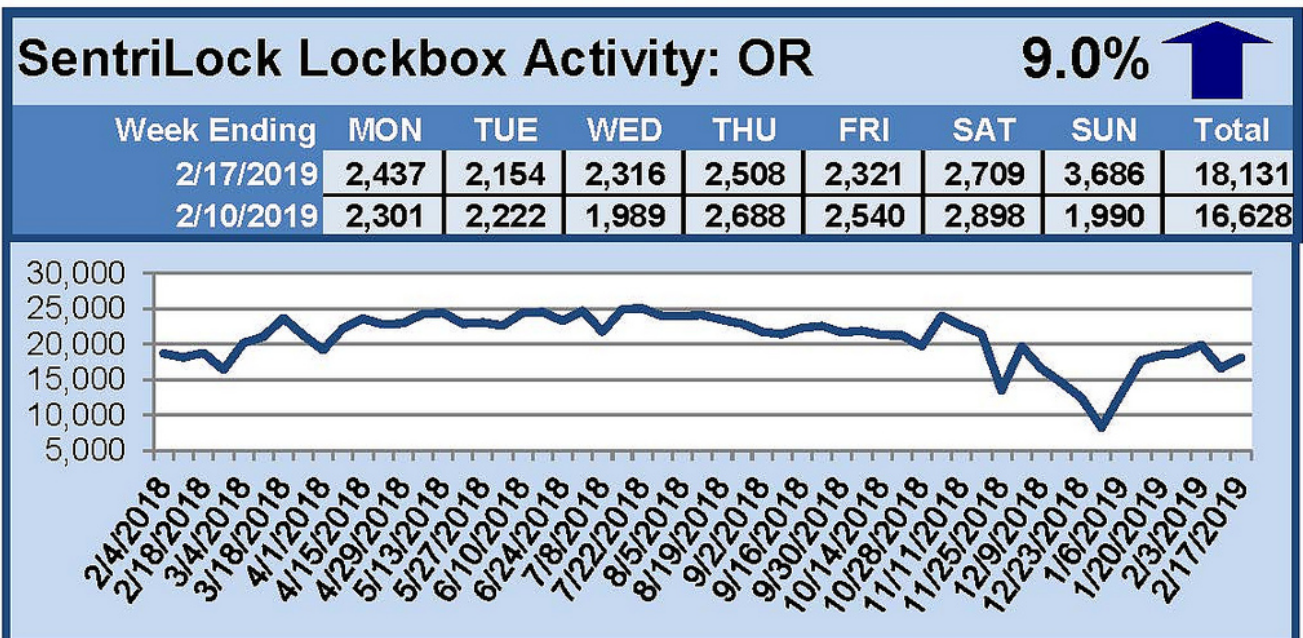

# SentriLock Lockbox Activity February 11-17, 2019

This Week's Lockbox Activity

For the week of February 11-17, 2019, these charts show the number of times RMLS™ subscribers opened SentiLock lockboxes in Oregon and Washington. Activity increased in both states this week.