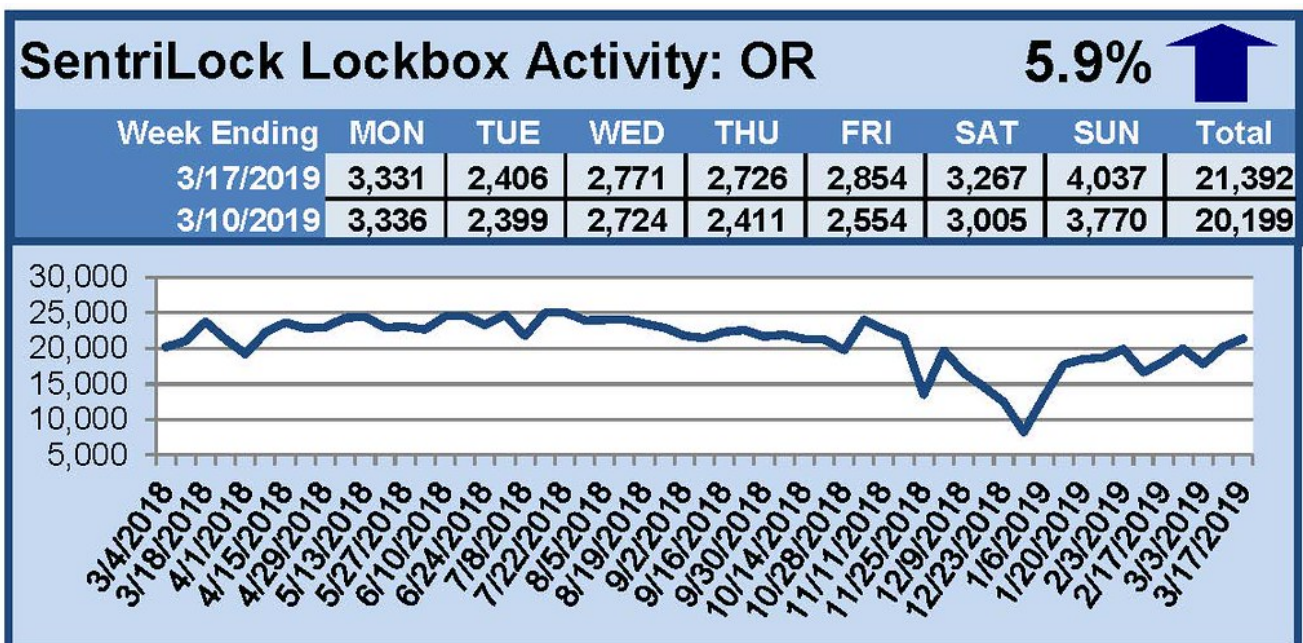

## March 11-17, 2019

This Week's Lockbox Activity

For the week of March 11-17, 2019, these charts show the number of times RMLS™ subscribers opened SentiLock lockboxes in Oregon and Washington. Activity increased in both states again this week.