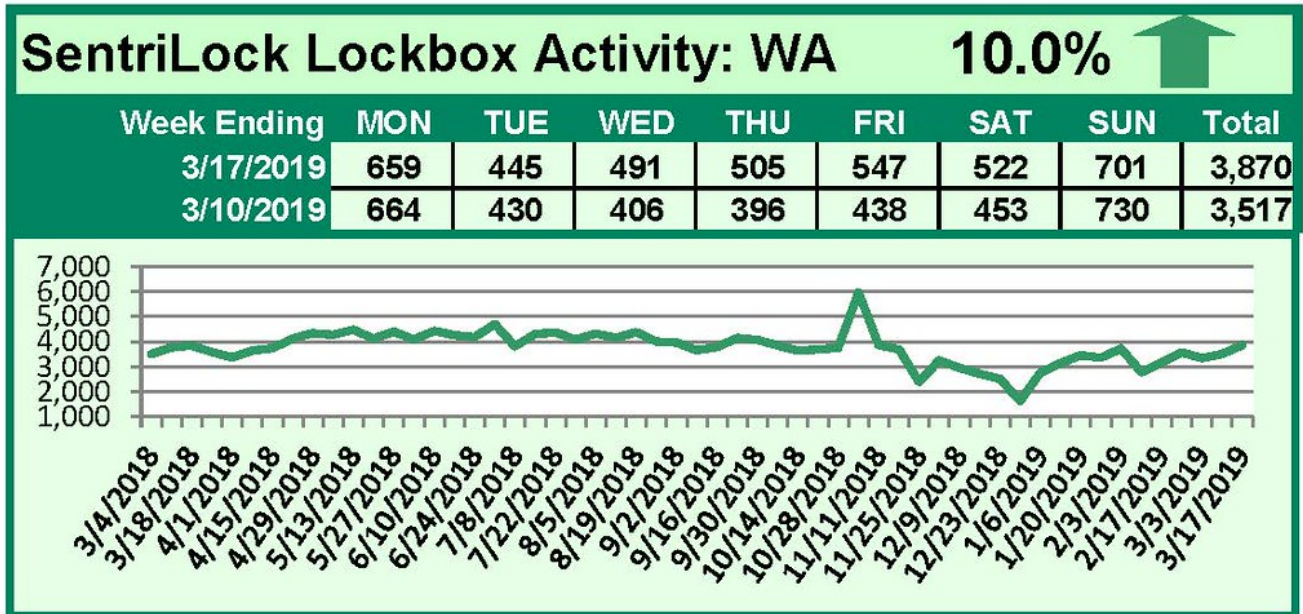

# SentriLock Lockbox Activity

## March 11-17, 2019

This Week's Lockbox Activity

For the week of March 11-17, 2019, these charts show the number of times RMLS™ subscribers opened SentiLock lockboxes in Oregon and Washington. Activity increased in both states again this week.