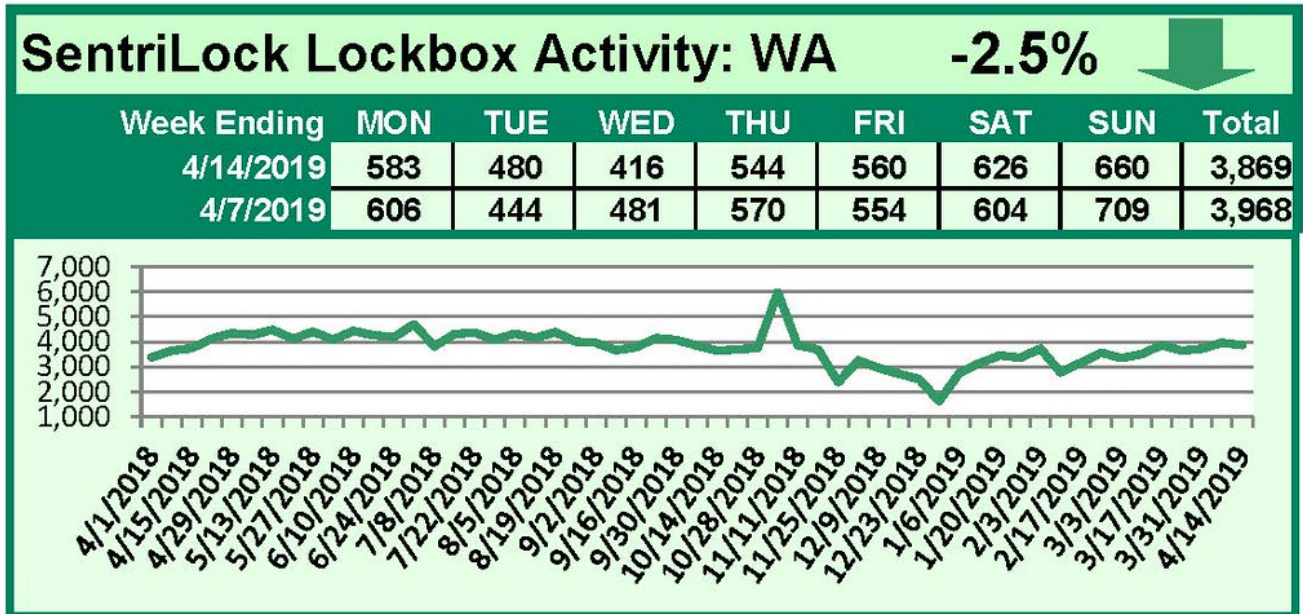

SentriLock Lockbox Activity April 8-14, 2019

This Week's Lockbox Activity

For the week of April 8-14, 2019, these charts show the number of times RMLS™ subscribers opened SentiLock lockboxes in Oregon and Washington. Activity decreased in both states this week.

For a larger version of each chart, visit the [RMLS™ photostream on Flickr](#).