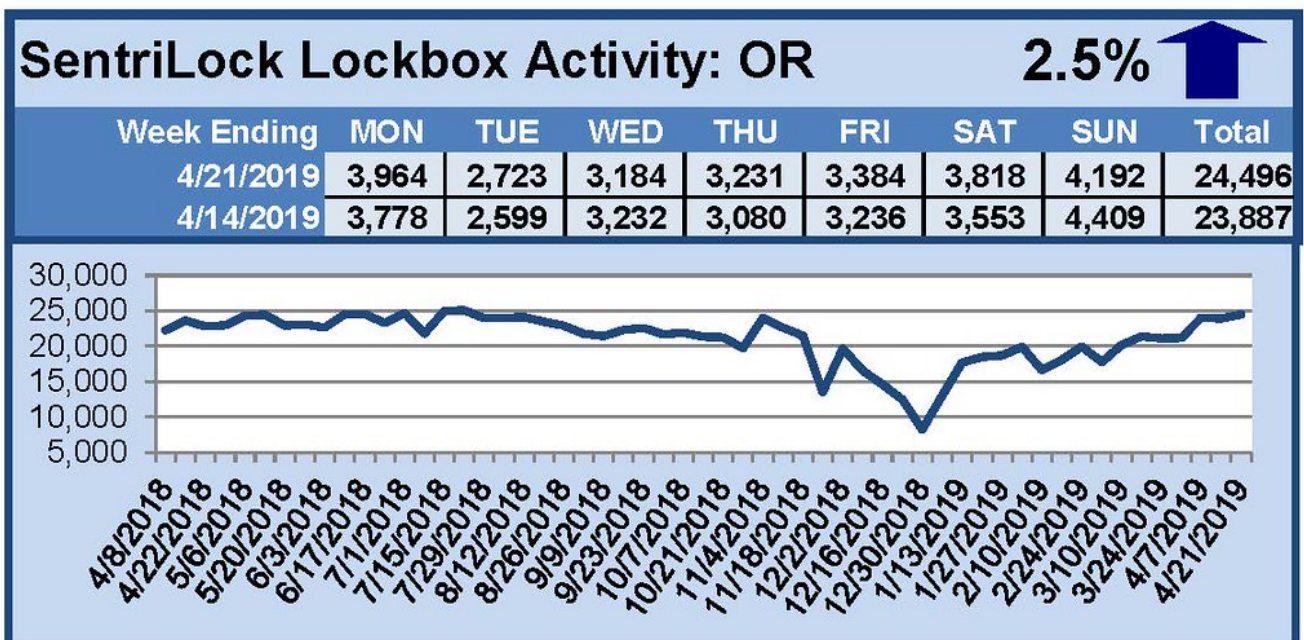

SentriLock Lockbox Activity April 15-21, 2019

This Week's Lockbox Activity

For the week of April 15-21, 2019, these charts show the number of times RMLS™ subscribers opened SentiLock lockboxes in Oregon and Washington. Activity increased in both states this week.