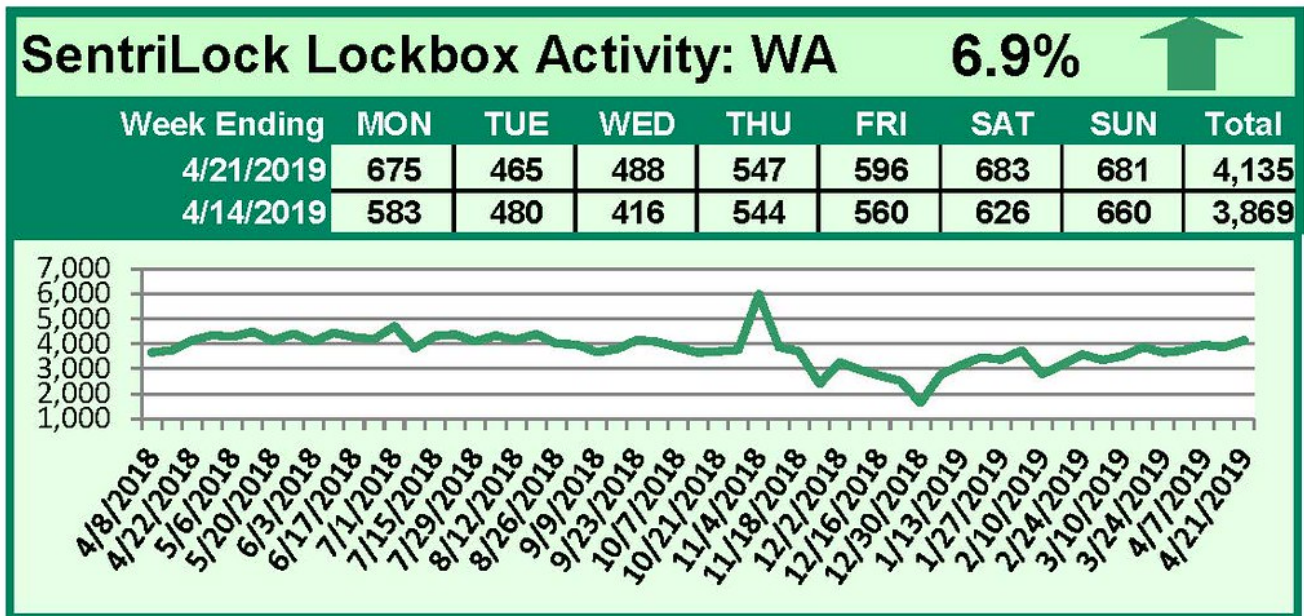

SentriLock Lockbox Activity April 15-21, 2019

This Week's Lockbox Activity

For the week of April 15-21, 2019, these charts show the number of times RMLS™ subscribers opened SentiLock lockboxes in Oregon and Washington. Activity increased in both states this week.

For a larger version of each chart, visit the [RMLS™ photostream on Flickr](#).