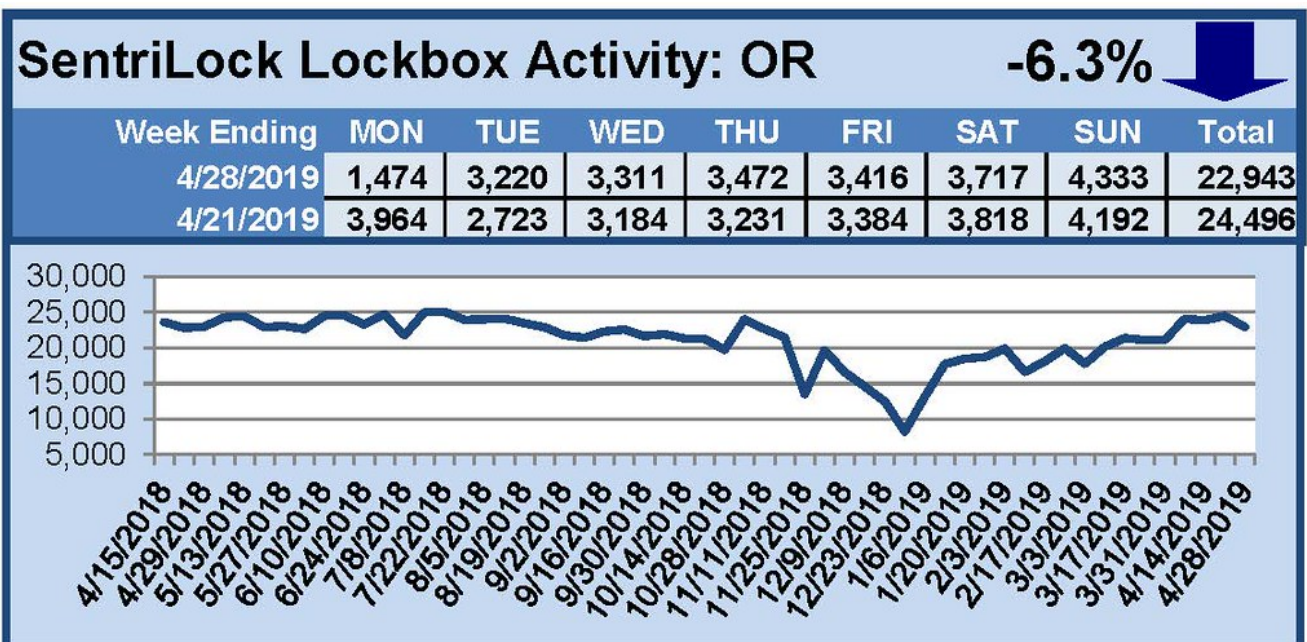

SentriLock Lockbox Activity April 22-28, 2019

This Week's Lockbox Activity

For the week of April 22-28, 2019, these charts show the number of times RMLS™ subscribers opened SentiLock lockboxes in Oregon and Washington. Activity decreased in both states this week.