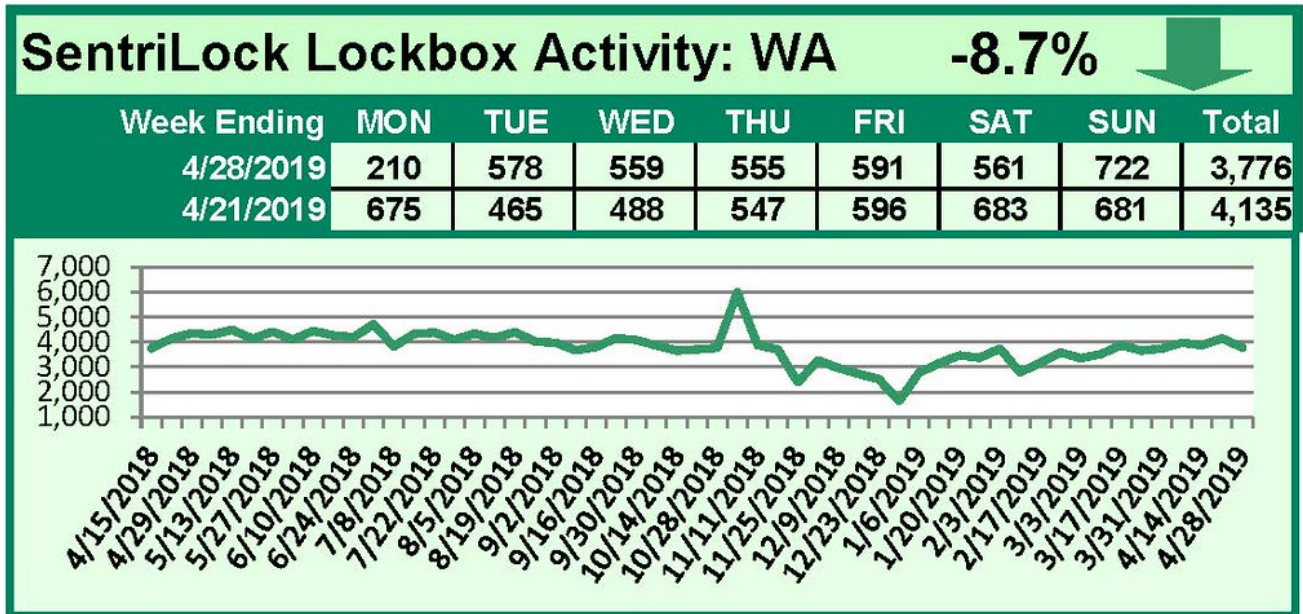

SentriLock Lockbox Activity April 22-28, 2019

This Week's Lockbox Activity

For the week of April 22-28, 2019, these charts show the number of times RMLS™ subscribers opened SentiLock lockboxes in Oregon and Washington. Activity decreased in both states this week.

For a larger version of each chart, visit the [RMLS™ photostream on Flickr](#).