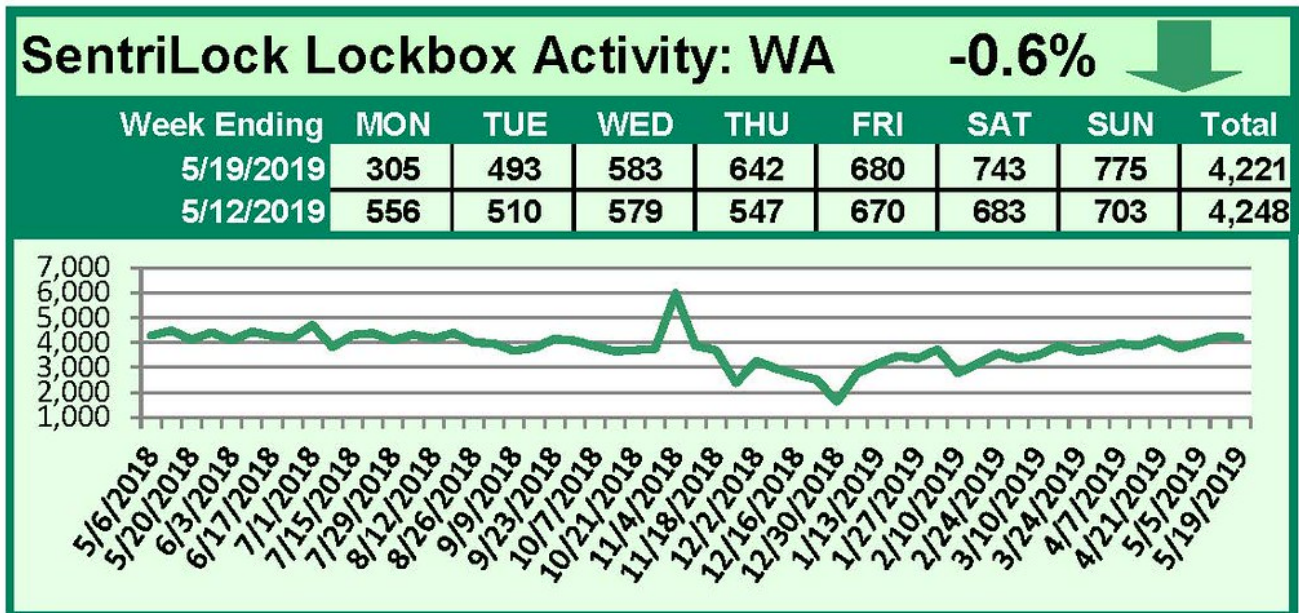

SentriLock Lockbox Activity May 13-19, 2019

This Week's Lockbox Activity

For the week of May 13-29, 2019, these charts show the number of times RMLS™ subscribers opened SentiLock lockboxes in Oregon and Washington. Activity decreased in both states this week.