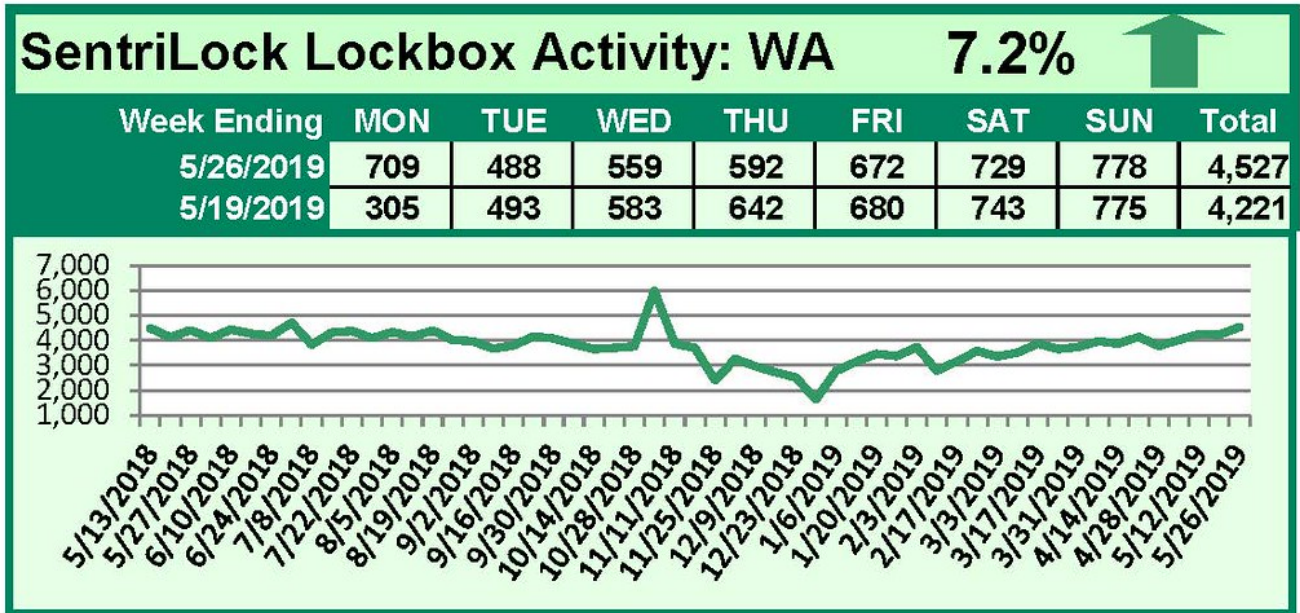

# SentriLock Lockbox Activity

## May 20-26, 2019

This Week's Lockbox Activity

For the week of May 20-26, 2019, these charts show the number of times RMLS™ subscribers opened SentiLock lockboxes in Oregon and Washington. Activity increased in both states this week.