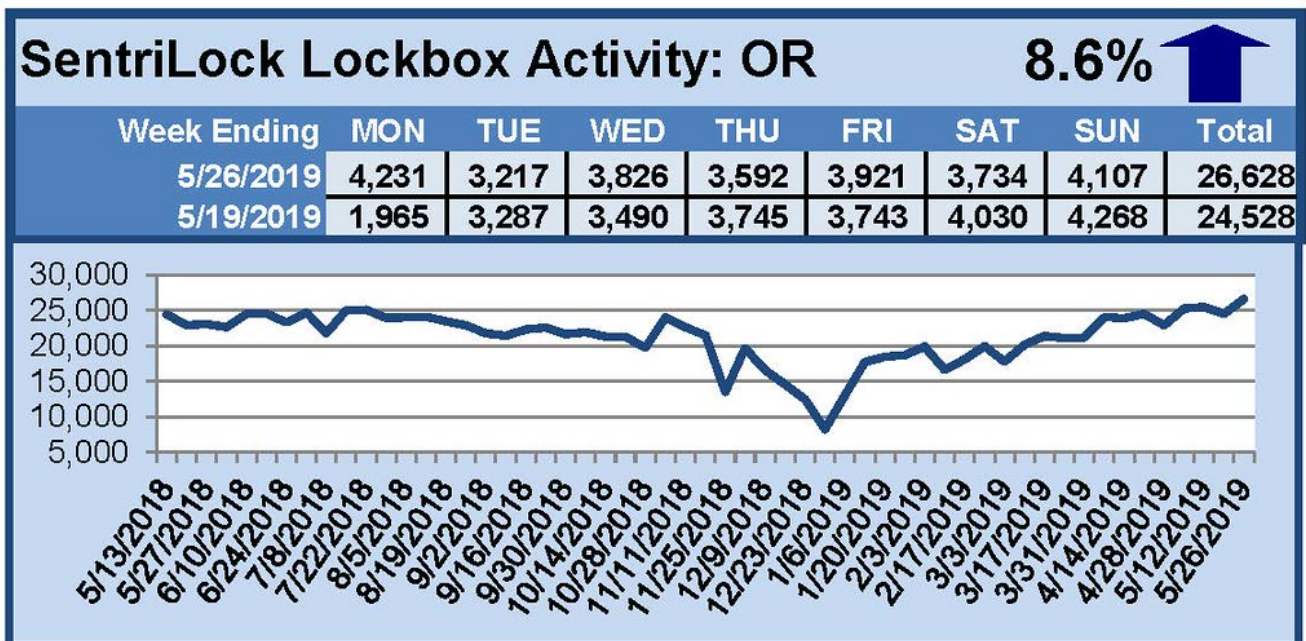

# SentriLock Lockbox Activity

## May 20-26, 2019

This Week's Lockbox Activity

For the week of May 20-26, 2019, these charts show the number of times RMLS™ subscribers opened SentiLock lockboxes in Oregon and Washington. Activity increased in both states this week.