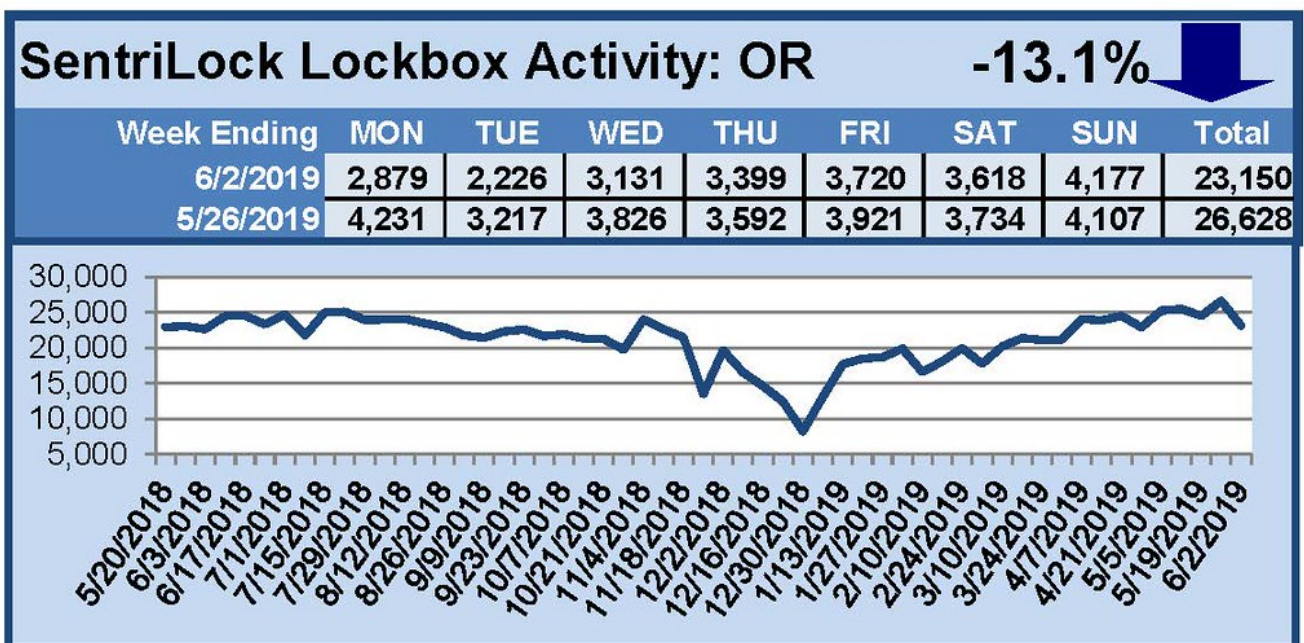

SentriLock Lockbox Activity

May 27-June 2, 2019

This Week's Lockbox Activity

For the week of May 27-June 2, 2019, these charts show the number of times RMLS™ subscribers opened SentiLock lockboxes in Oregon and Washington. Activity in both states decreased this week.