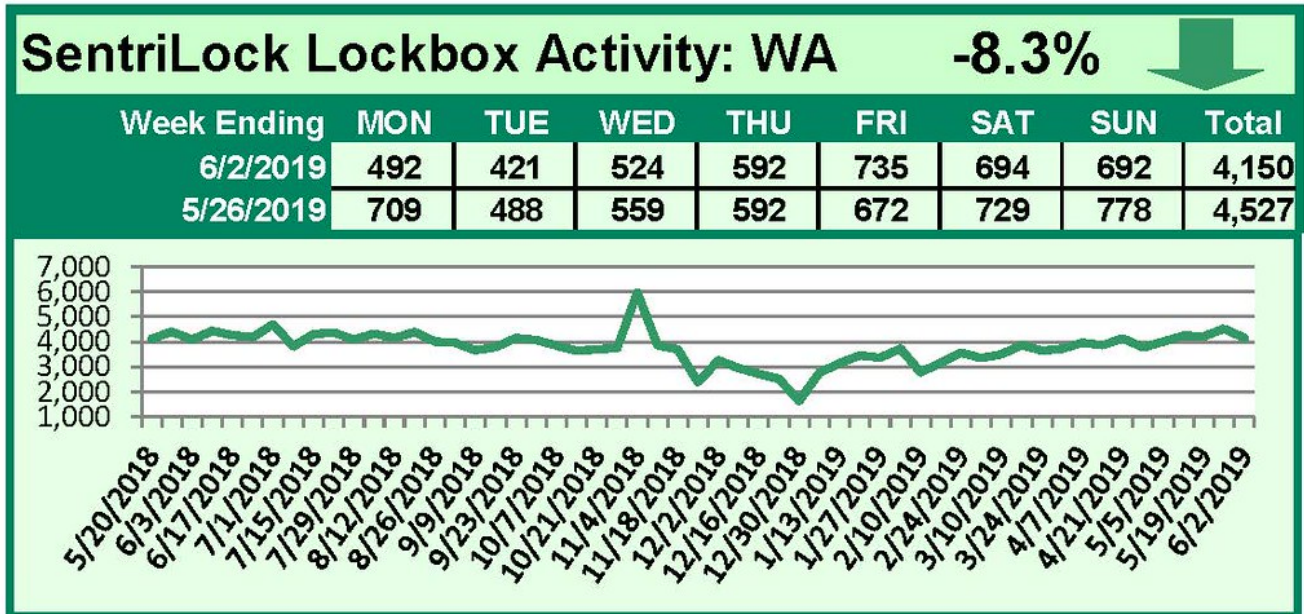

SentriLock Lockbox Activity

May 27-June 2, 2019

This Week's Lockbox Activity

For the week of May 27-June 2, 2019, these charts show the number of times RMLS™ subscribers opened SentiLock lockboxes in Oregon and Washington. Activity in both states decreased this week.

For a larger version of each chart, visit the [RMLS™ photostream on Flickr](#).