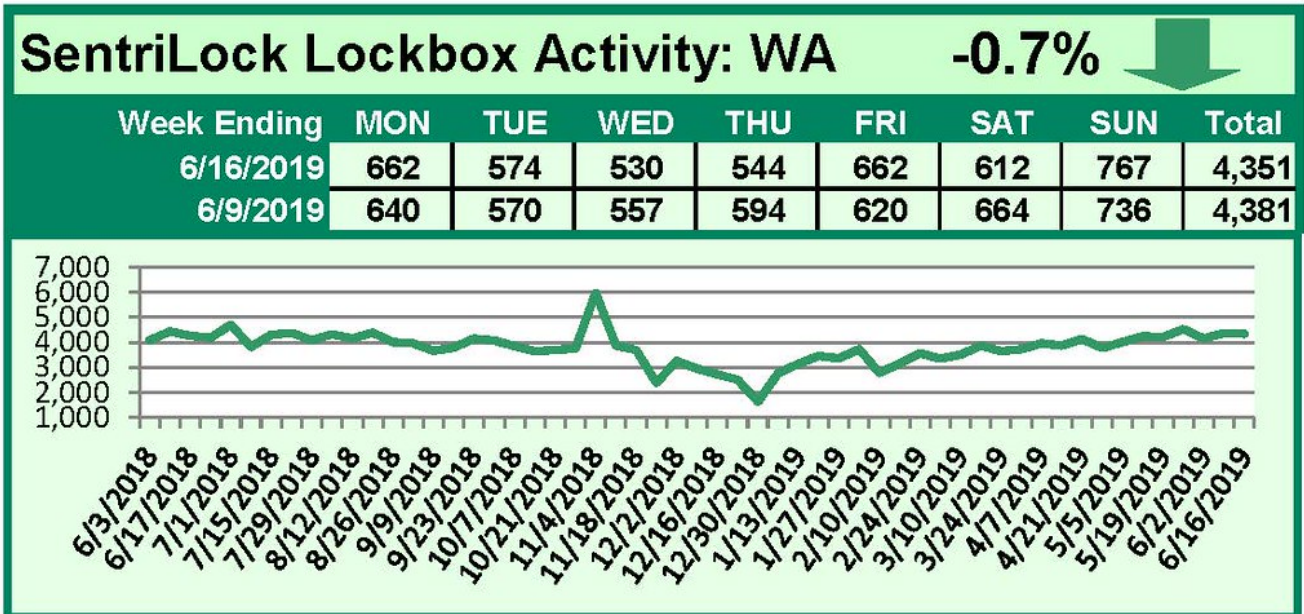

SentriLock Lockbox Activity June 10-16, 2019

This Week's Lockbox Activity

For the week of June 10-16, 2019, these charts show the number of times RMLS™ subscribers opened SentiLock lockboxes in Oregon and Washington. Activity in both states cooled this week.

For a larger version of each chart, visit the [RMLS™ photostream on Flickr](#).