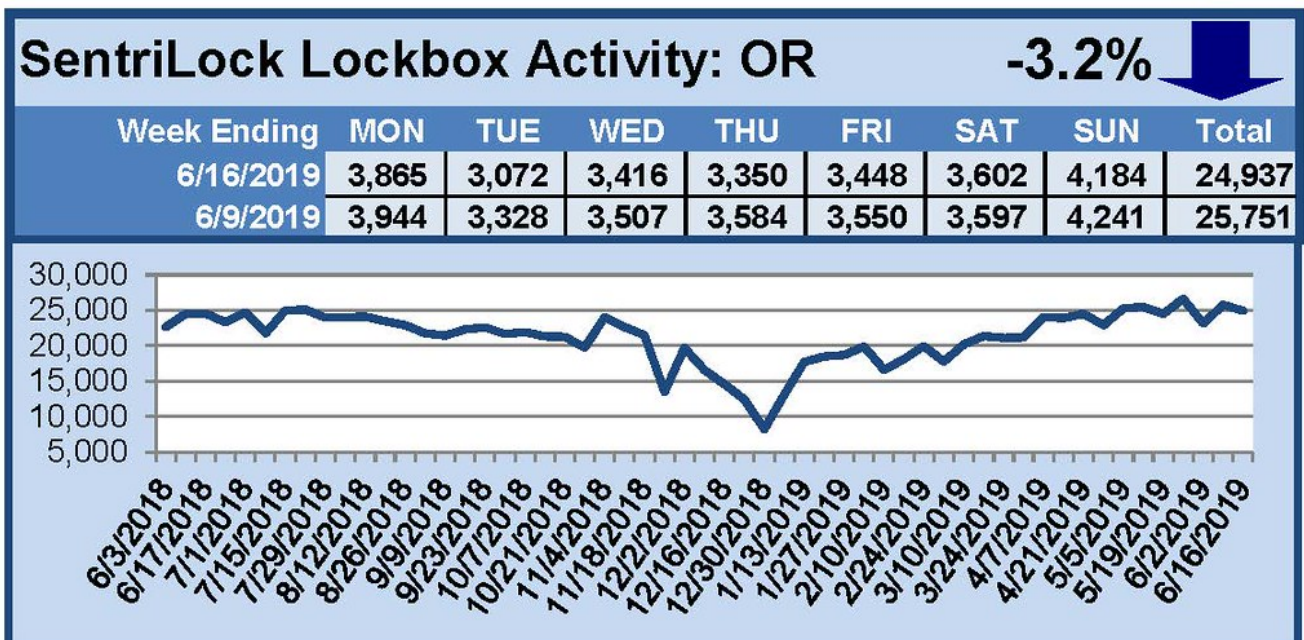

SentriLock Lockbox Activity June 10-16, 2019

This Week's Lockbox Activity

For the week of June 10-16, 2019, these charts show the number of times RMLS™ subscribers opened SentiLock lockboxes in Oregon and Washington. Activity in both states cooled this week.