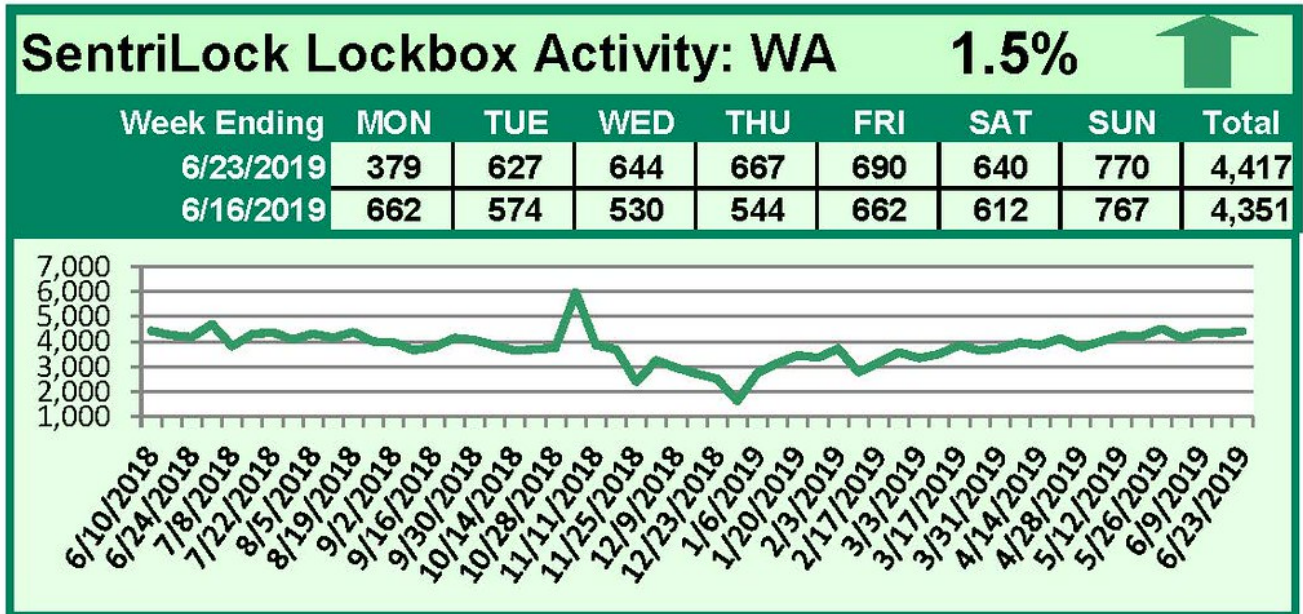

SentriLock Lockbox Activity June 17-23, 2019

This Week's Lockbox Activity

For the week of June 17-23, 2019, these charts show the number of times RMLS™ subscribers opened SentiLock lockboxes in Oregon and Washington. Activity rose in Washington this week, as activity in Oregon decreased.

For a larger version of each chart, visit the [RMLS™ photostream on Flickr](#).