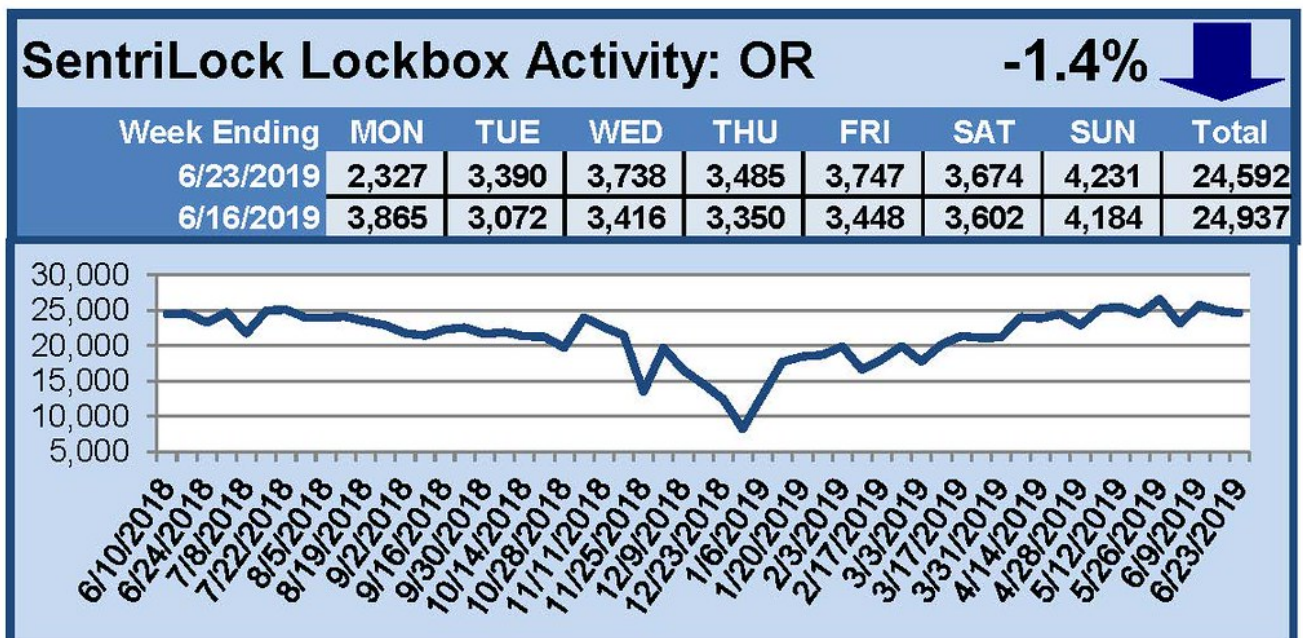

SentriLock Lockbox Activity June 17-23, 2019

This Week's Lockbox Activity

For the week of June 17-23, 2019, these charts show the number of times RMLS™ subscribers opened SentiLock lockboxes in Oregon and Washington. Activity rose in Washington this week, as activity in Oregon decreased.