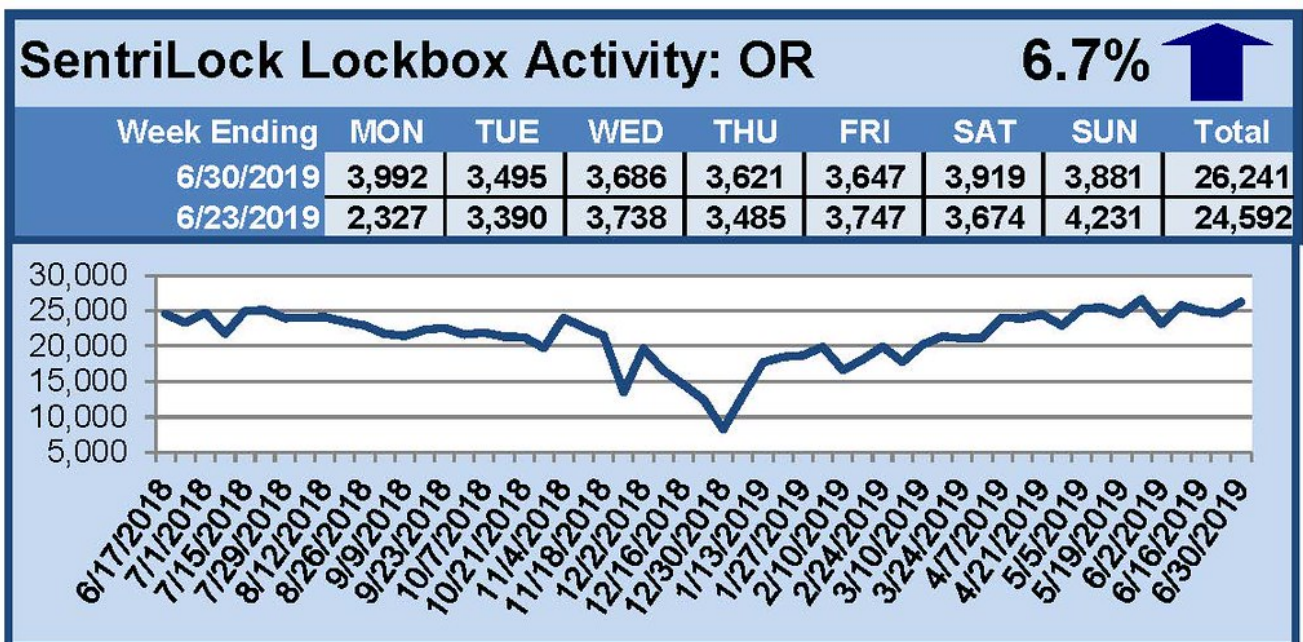

SentriLock Lockbox Activity June 24-30, 2019

This Week's Lockbox Activity

For the week of June 24-30, 2019, these charts show the number of times RMLS™ subscribers opened SentiLock lockboxes in Oregon and Washington. Activity in both Oregon and Washington rose this week.

For a larger version of each chart, visit the [RMLS™ photostream on Flickr](#).