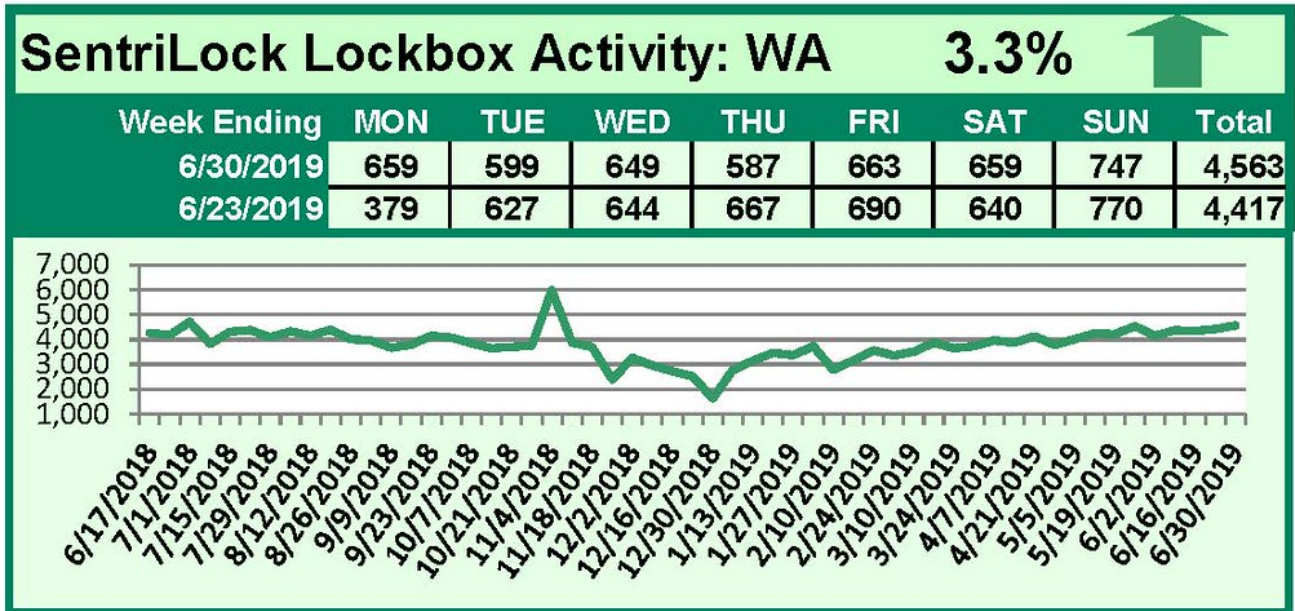

SentriLock Lockbox Activity June 24-30, 2019

This Week's Lockbox Activity

For the week of June 24-30, 2019, these charts show the number of times RMLS™ subscribers opened SentiLock lockboxes in Oregon and Washington. Activity in both Oregon and Washington rose this week.

For a larger version of each chart, visit the [RMLS™ photostream on Flickr](#).