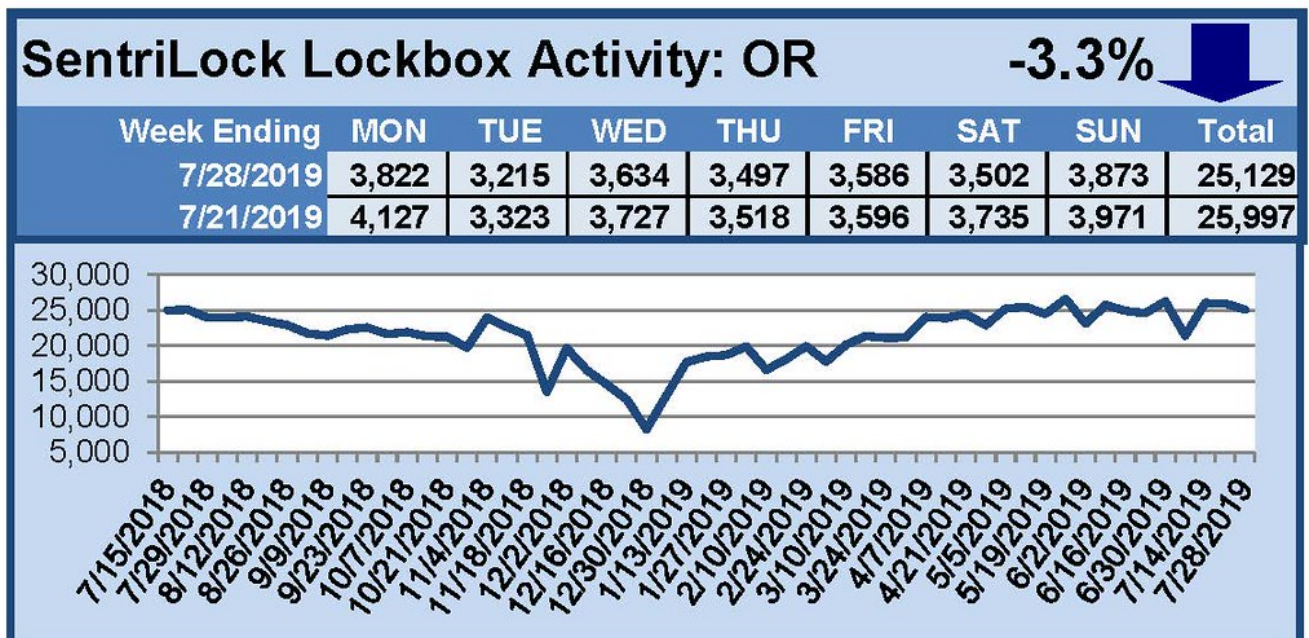

# SentriLock Lockbox Activity July 22-28, 2019

This Week's Lockbox Activity

For the week of July 22-28, 2019, these charts show the number of times RMLS™ subscribers opened SentiLock lockboxes in Oregon and Washington. Activity decreased in both Oregon and Washington this week.