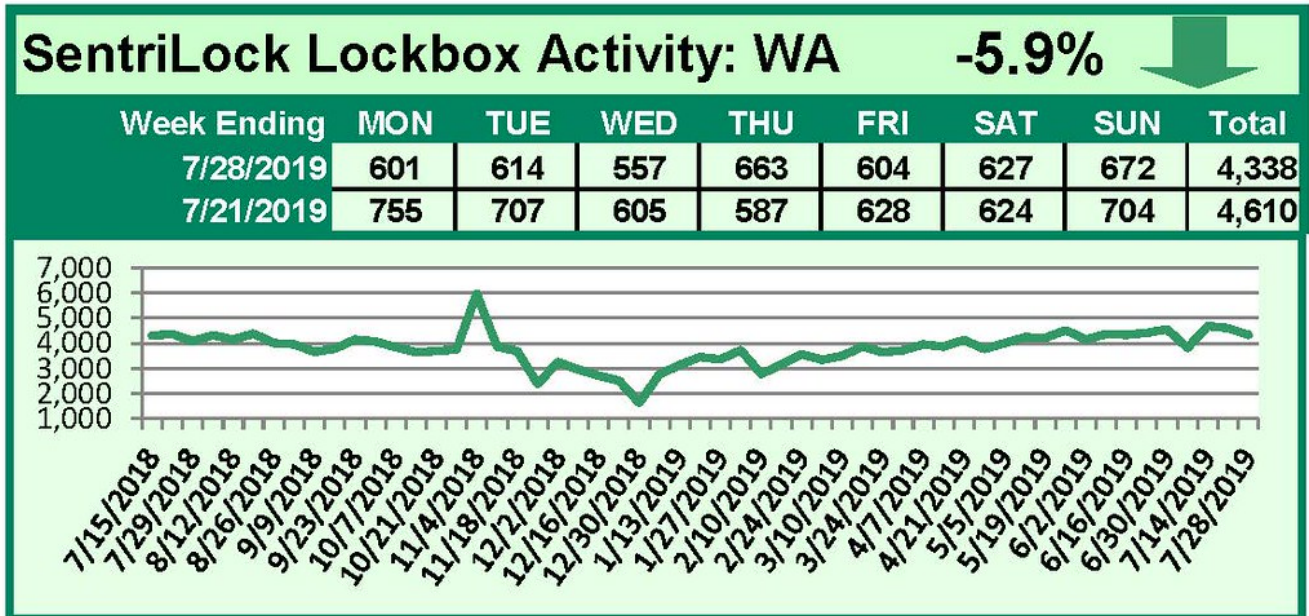

# SentriLock Lockbox Activity July 22-28, 2019

This Week's Lockbox Activity

For the week of July 22-28, 2019, these charts show the number of times RMLS™ subscribers opened SentiLock lockboxes in Oregon and Washington. Activity decreased in both Oregon and Washington this week.

For a larger version of each chart, visit the [RMLS™ photostream on Flickr](#).