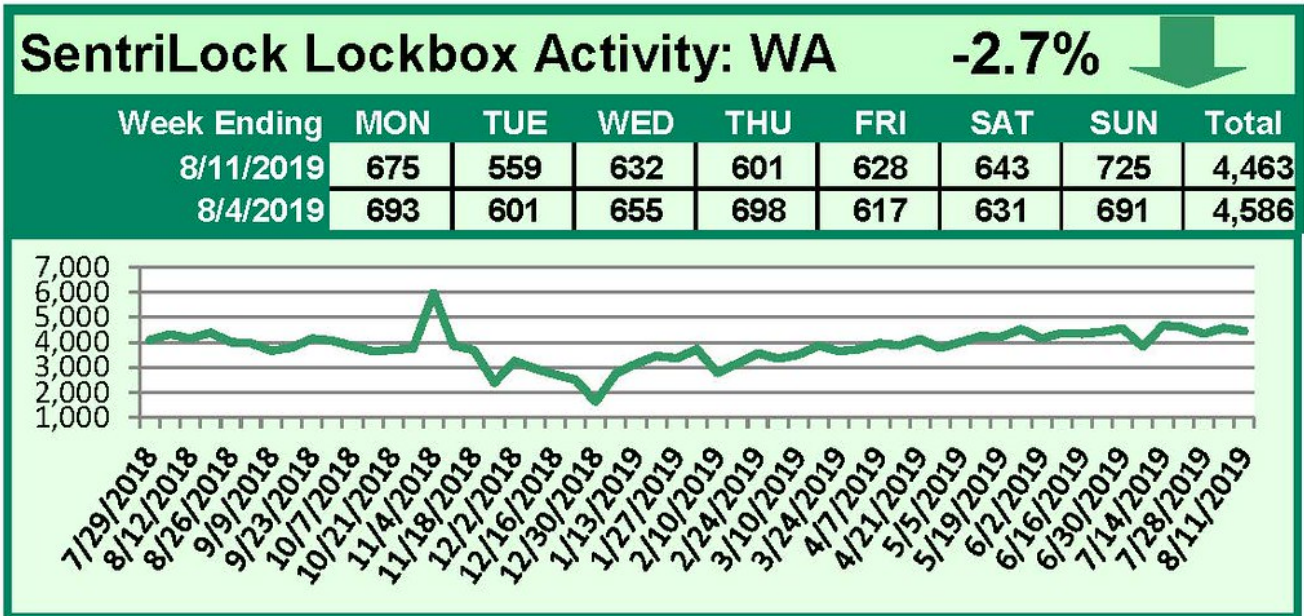

# SentriLock Lockbox Activity August 5-11, 2019

This Week's Lockbox Activity

For the week of August 5-11, 2019, these charts show the number of times RMLS™ subscribers opened SentiLock lockboxes in Oregon and Washington. Activity decreased in both Washington and Oregon this week.

For a larger version of each chart, visit the [RMLS™ photostream on Flickr](#).