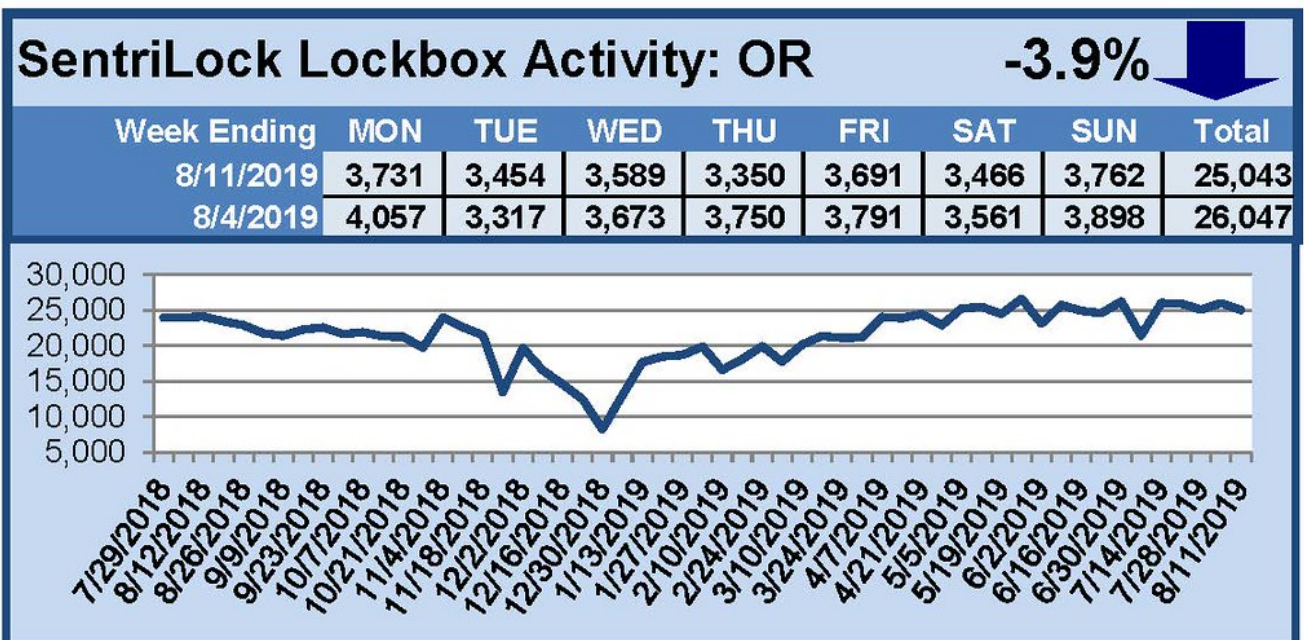

# SentriLock Lockbox Activity August 5-11, 2019

This Week's Lockbox Activity

For the week of August 5-11, 2019, these charts show the number of times RMLS™ subscribers opened SentiLock lockboxes in Oregon and Washington. Activity decreased in both Washington and Oregon this week.