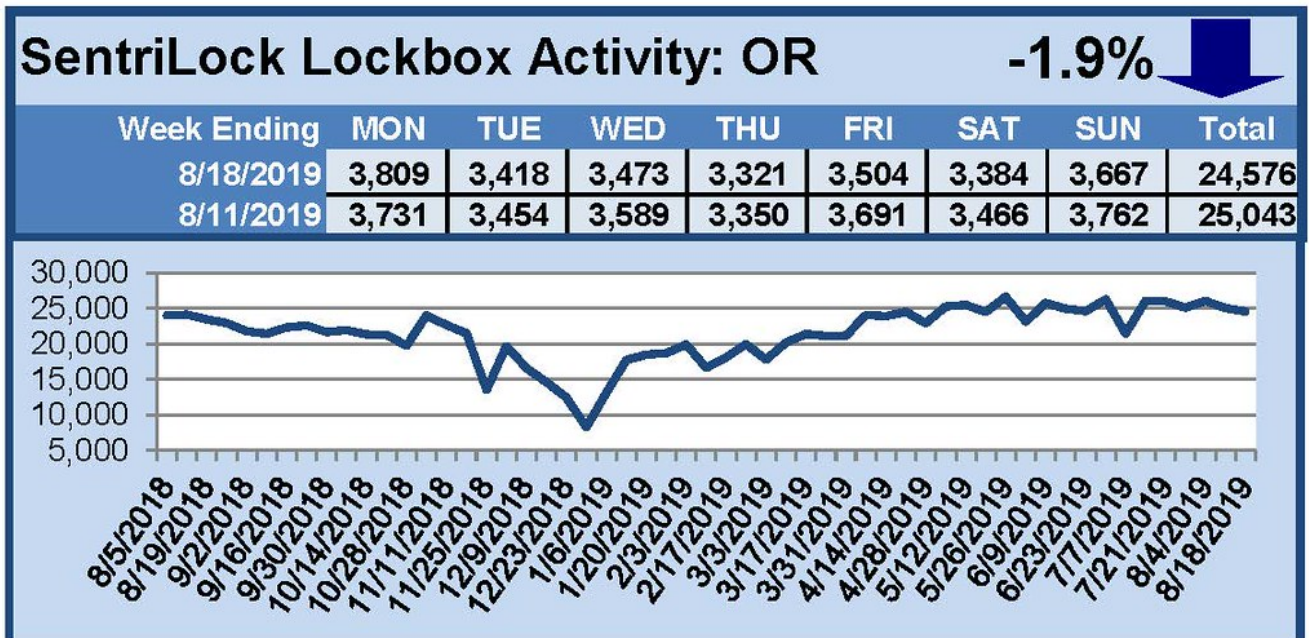

SentriLock Lockbox Activity August 12-18, 2019

This Week's Lockbox Activity

For the week of August 12-18, 2019, these charts show the number of times RMLS™ subscribers opened SentiLock lockboxes in Oregon and Washington. Activity decreased in both Washington and Oregon this week.