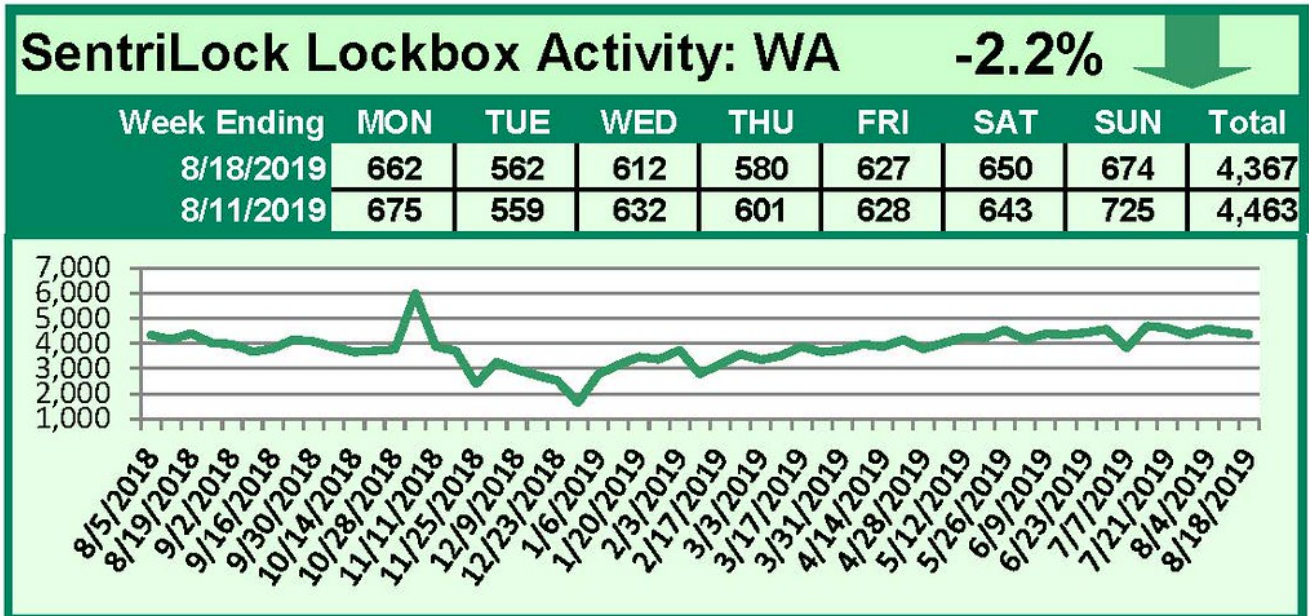

SentriLock Lockbox Activity August 12-18, 2019

This Week's Lockbox Activity

For the week of August 12-18, 2019, these charts show the number of times RMLS™ subscribers opened SentiLock lockboxes in Oregon and Washington. Activity decreased in both Washington and Oregon this week.

For a larger version of each chart, visit the [RMLS™ photostream on Flickr](#).