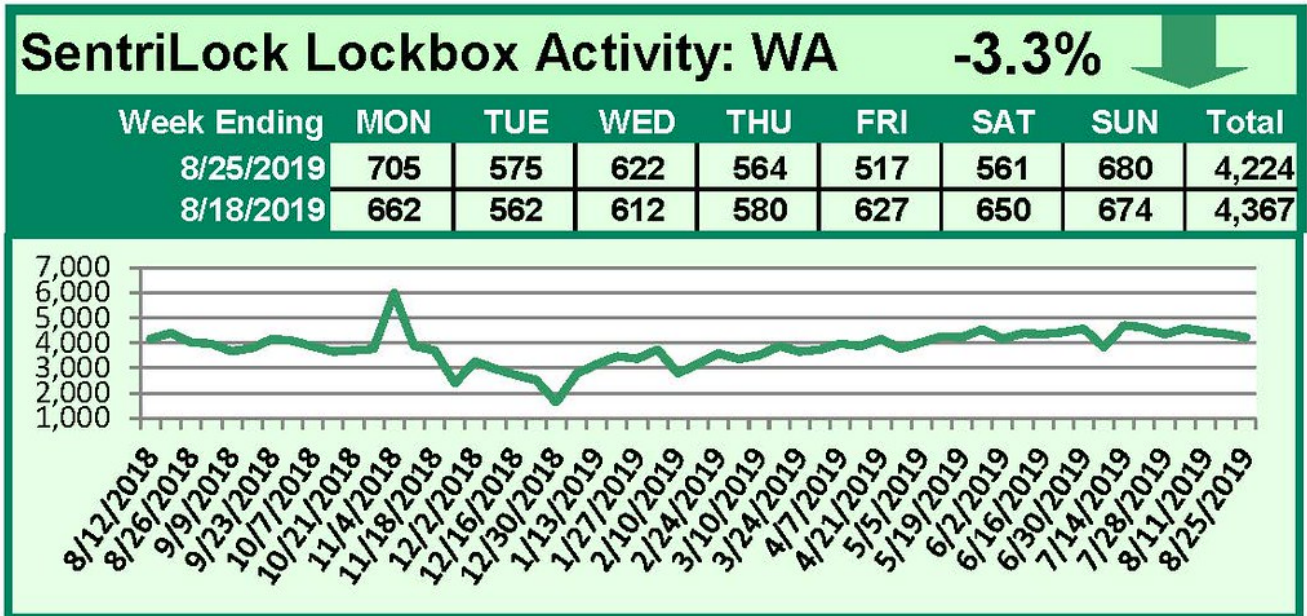

SentriLock Lockbox Activity August 19-25, 2019

This Week's Lockbox Activity

For the week of August 19-25, 2019, these charts show the number of times RMLS™ subscribers opened SentiLock lockboxes in Oregon and Washington. Activity decreased in both Washington and Oregon this week.

For a larger version of each chart, visit the [RMLS™ photostream on Flickr](#).