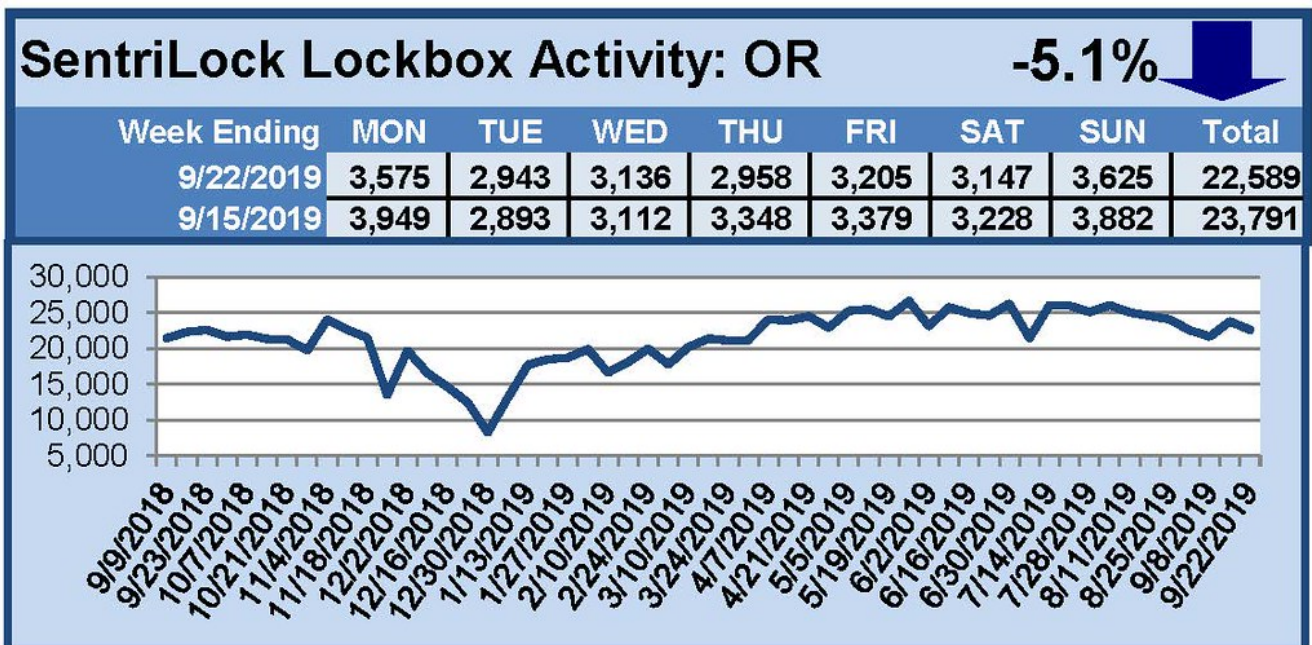

SentriLock Lockbox Activity September 16-22, 2019

This Week's Lockbox Activity

For the week of September 16-22, 2019, these charts show the number of times RMLS™ subscribers opened SentiLock lockboxes in Oregon and Washington. Activity increased in Washington this week while decreasing in Oregon.