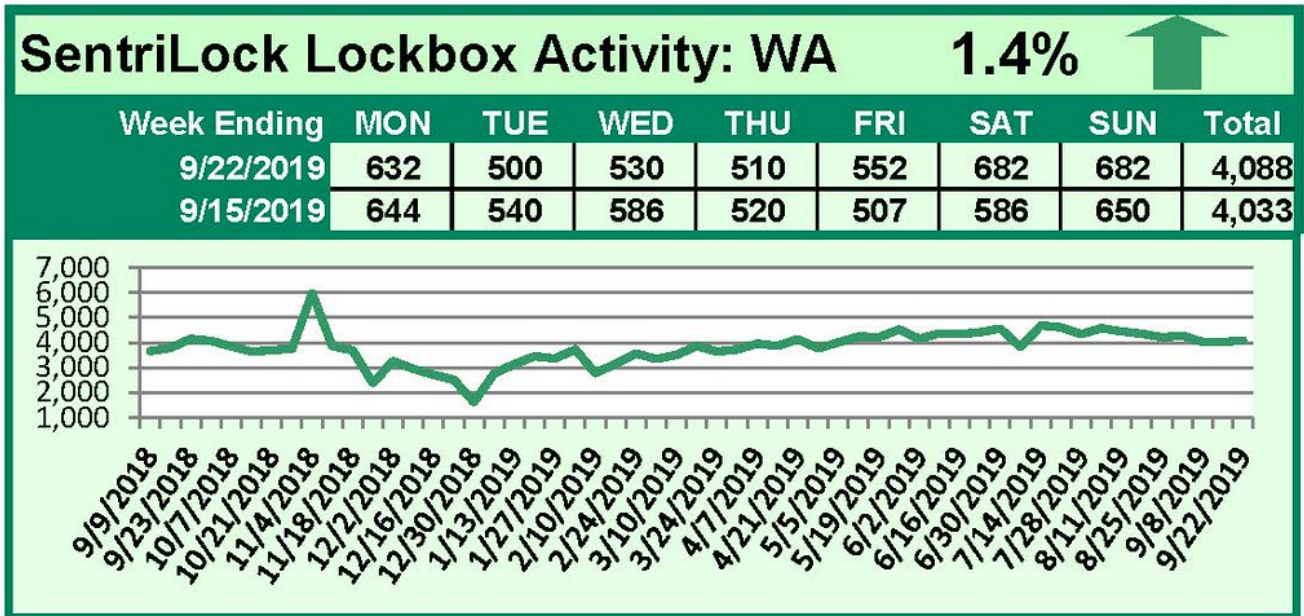

SentriLock Lockbox Activity September 16-22, 2019

This Week's Lockbox Activity

For the week of September 16-22, 2019, these charts show the number of times RMLS™ subscribers opened SentiLock lockboxes in Oregon and Washington. Activity increased in Washington this week while decreasing in Oregon.

For a larger version of each chart, visit the [RMLS™ photostream on Flickr](#).