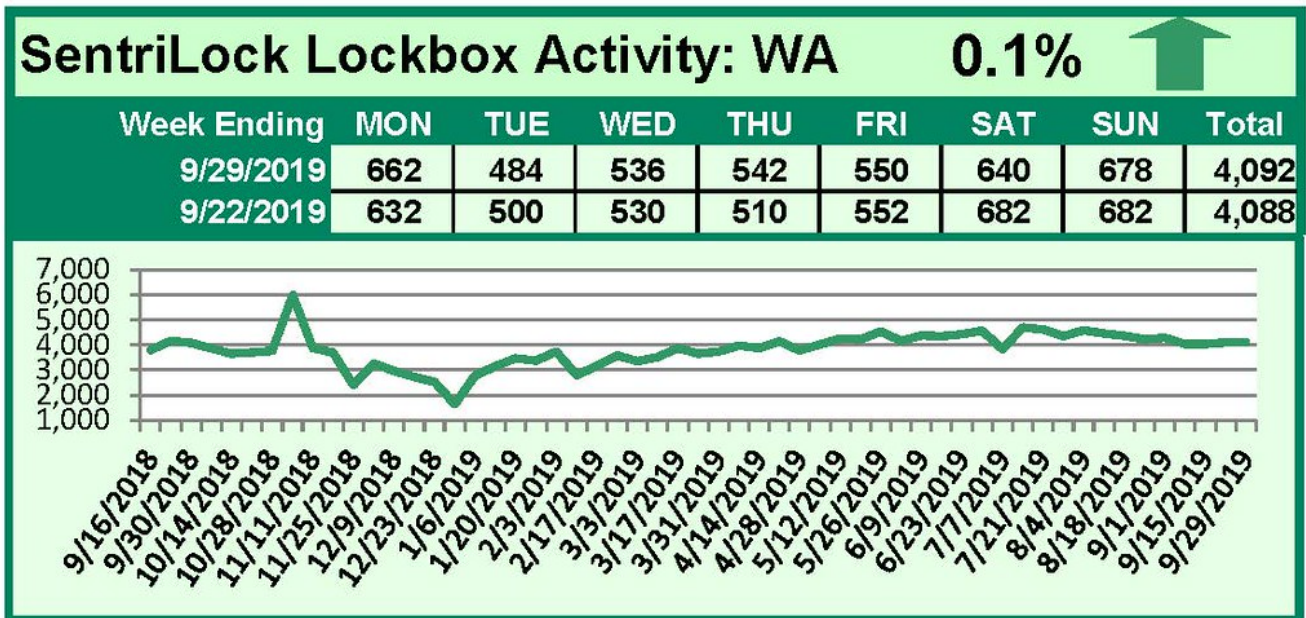

# SentriLock Lockbox Activity September 23-29, 2019

This Week's Lockbox Activity

For the week of September 23-29, 2019, these charts show the number of times RMLS™ subscribers opened SentiLock lockboxes in Oregon and Washington. This week activity again increased in Washington while decreasing in Oregon.

For a larger version of each chart, visit the [RMLS™ photostream on Flickr](#).