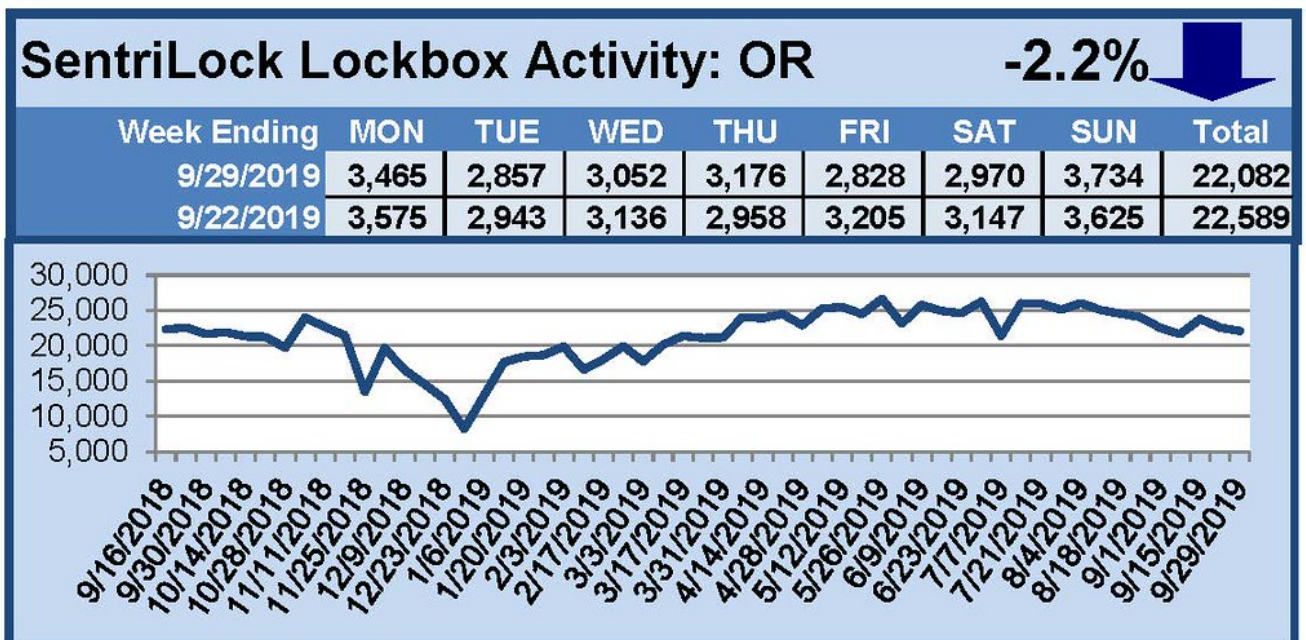

# SentriLock Lockbox Activity September 23-29, 2019

This Week's Lockbox Activity

For the week of September 23-29, 2019, these charts show the number of times RMLS™ subscribers opened SentiLock lockboxes in Oregon and Washington. This week activity again increased in Washington while decreasing in Oregon.