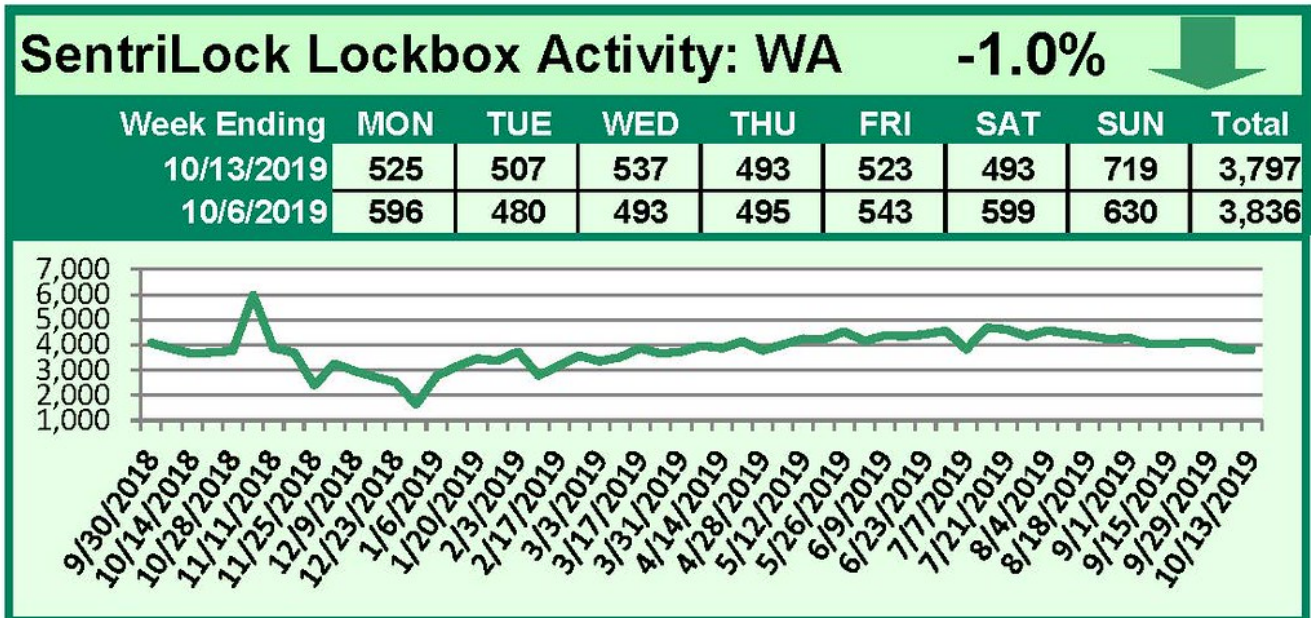

SentriLock Lockbox Activity October 7-13, 2019

This Week's Lockbox Activity

For the week of October 7-13, 2019, these charts show the number of times RMLS™ subscribers opened SentiLock lockboxes in Oregon and Washington. Activity decreased in both Oregon and Washington this week.