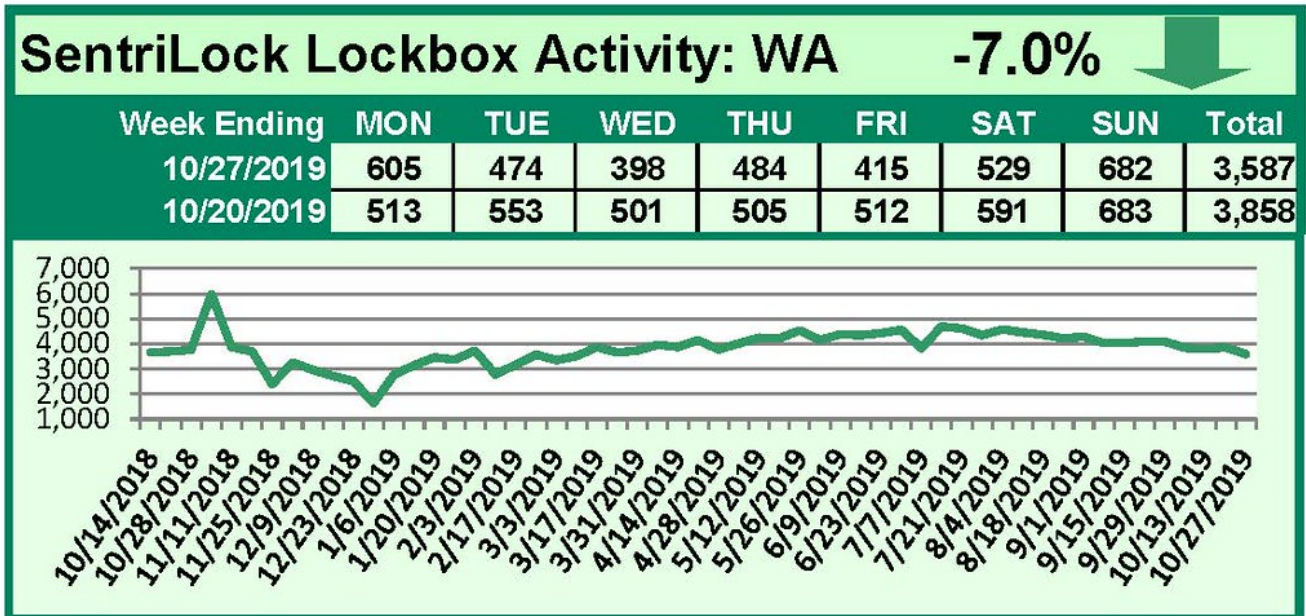

# SentriLock Lockbox Activity October 21-27, 2019

This Week's Lockbox Activity

For the week of October 21-27, 2019, these charts show the number of times RMLS™ subscribers opened SentiLock lockboxes in Oregon and Washington. Activity decreased last week in both Oregon and Washington.

For a larger version of each chart, visit the [RMLS™ photostream on Flickr](#).