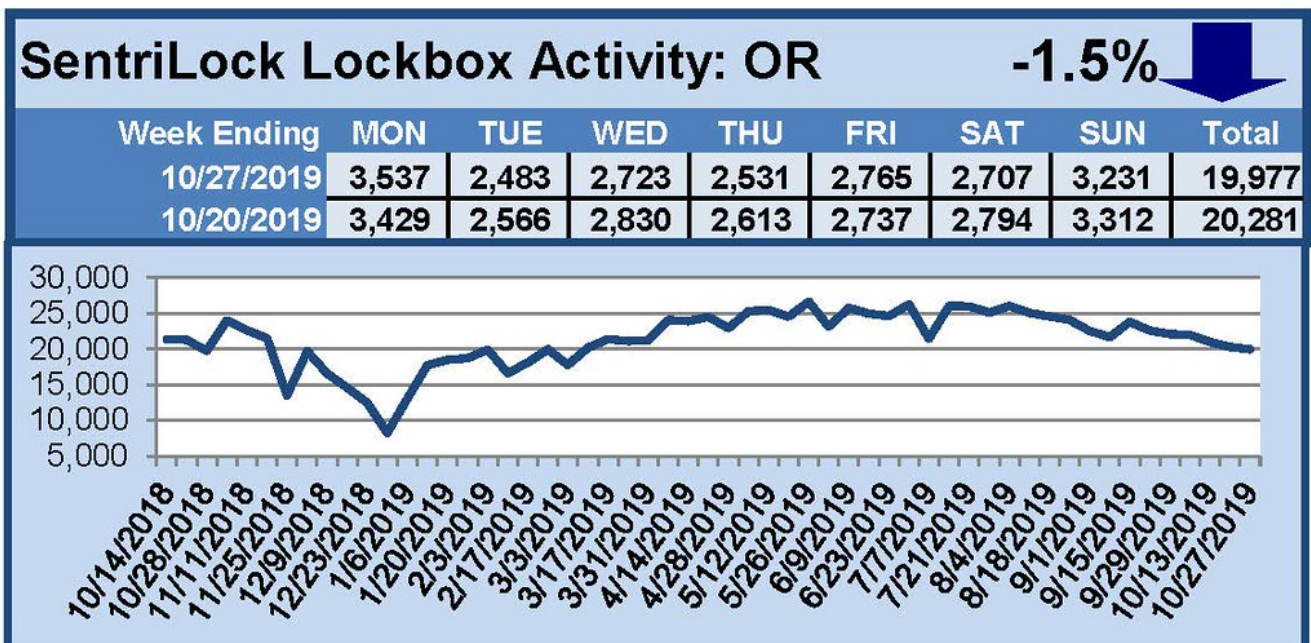

# SentriLock Lockbox Activity October 21-27, 2019

This Week's Lockbox Activity

For the week of October 21-27, 2019, these charts show the number of times RMLS™ subscribers opened SentiLock lockboxes in Oregon and Washington. Activity decreased last week in both Oregon and Washington.