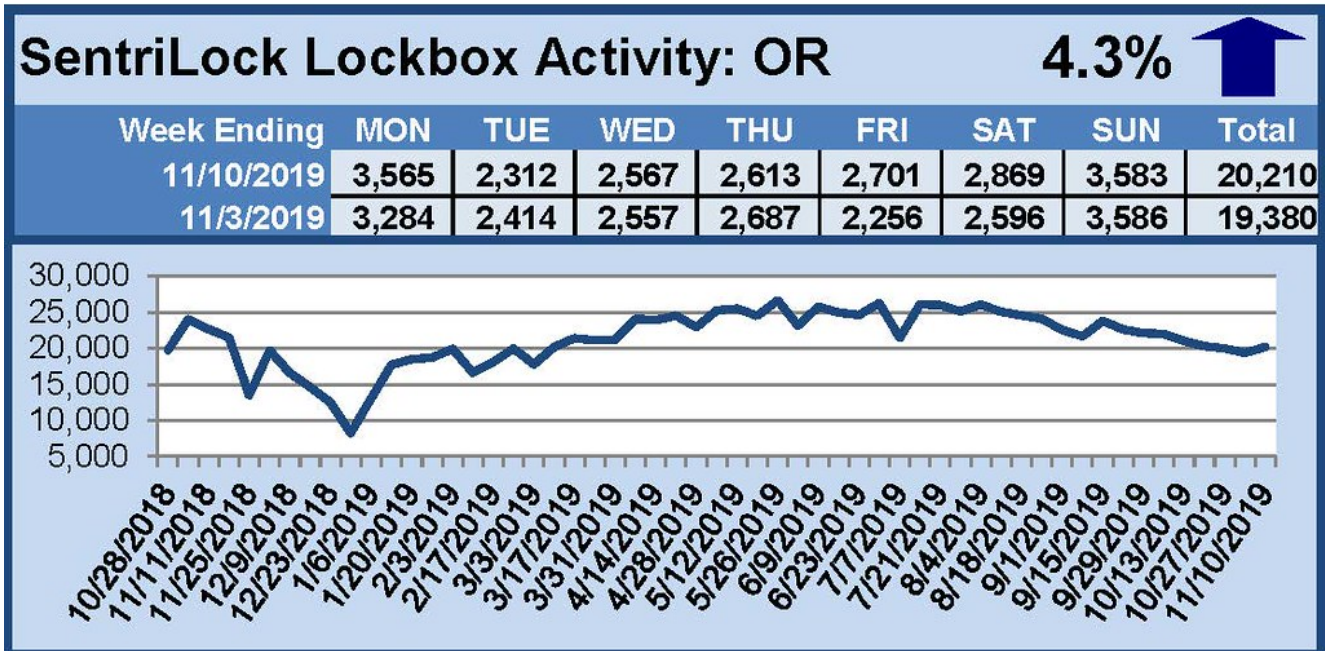

# SentriLock Lockbox Activity November 4-10, 2019

### This Week's Lockbox Activity

For the week of November 4-10, 2019, these charts show the

number of times RMLS™ subscribers opened SentiLock lockboxes in Oregon and Washington. Activity decreased again last week Washington and increased in Oregon.