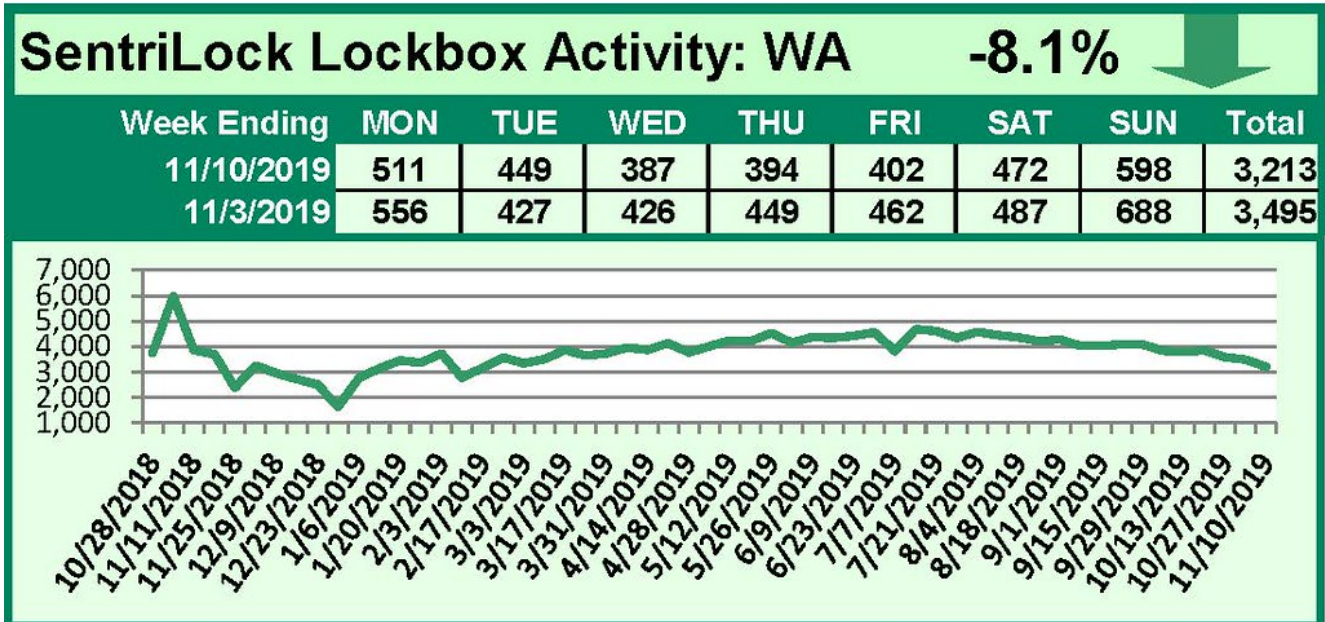

# SentriLock Lockbox Activity November 4-10, 2019

### This Week's Lockbox Activity

For the week of November 4-10, 2019, these charts show the

number of times RMLS™ subscribers opened SentiLock lockboxes in Oregon and Washington. Activity decreased again last week Washington and increased in Oregon.