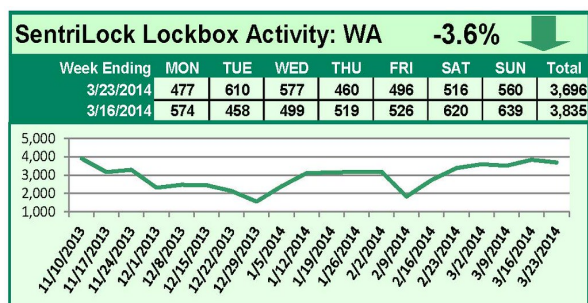

SentriLock Lockbox Activity

March 17-23, 2014

This Week's Lockbox Activity

For the week of March 17-23, 2014, these charts show the number of times RMLS™ subscribers opened SentriLock lockboxes in Oregon and Washington. Showing activity fell in Washington and increased slightly in Oregon this week.

For a larger version of each chart, visit the RMLS™ photostream on Flickr.

Please note: due to the RMLS™ transition to SentriLock, historical data is only currently available through the RMLS™ Flickr page, under the tag "Supra lockbox activity." SentriLock data will continue accumulating until each chart represents a year of data.