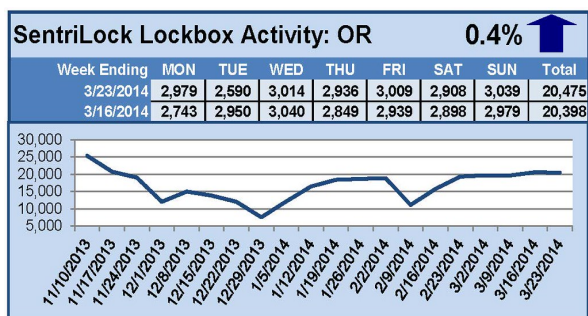

SentriLock Lockbox Activity

March 17-23, 2014

This Week's Lockbox Activity

For the week of March 17-23, 2014, these charts show the number of times RMLS™ subscribers opened SentriLock lockboxes in Oregon and Washington. Showing activity fell in Washington and increased slightly in Oregon this week.

For a larger version of each chart, visit the RMLS™ photostream on Flickr.

Please note: due to the RMLS™ transition to SentriLock, historical data is only currently available through the RMLS™ Flickr page, under the tag "Supra lockbox activity." SentriLock data will continue accumulating until each chart represents a year of data.