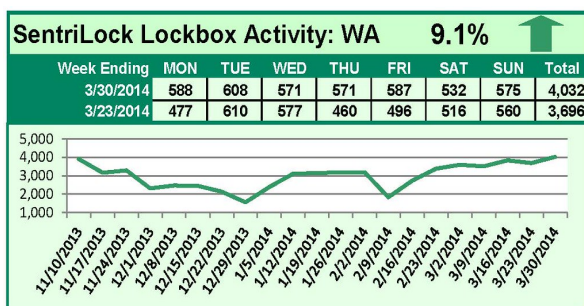

SentriLock Lockbox Activity March 24-30, 2014

This Week's Lockbox Activity

For the week of March 24-30, 2014, these charts show the number of times RMLS™ subscribers opened SentriLock lockboxes in Oregon and Washington. Showings in both Oregon and Washington rose this week.

For a larger version of each chart, visit the RMLS™ photostream on Flickr.

Please note: due to the RMLS™ transition to SentriLock, historical data is only currently available through the RMLS™ Flickr page, under the tag "Supra lockbox activity." SentriLock data will continue accumulating until each chart represents a year of data.