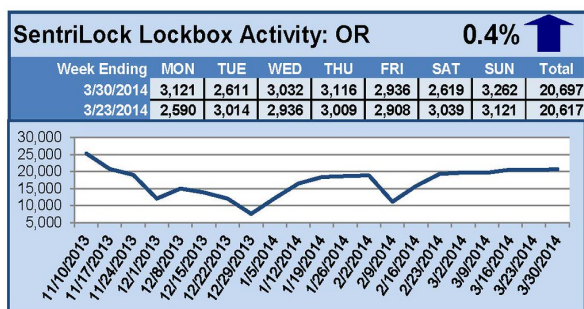

SentriLock Lockbox Activity March 24-30, 2014

This Week's Lockbox Activity

For the week of March 24-30, 2014, these charts show the number of times RMLS™ subscribers opened SentriLock lockboxes in Oregon and Washington. Showings in both Oregon and Washington rose this week.

For a larger version of each chart, visit the RMLS™ photostream on Flickr.

Please note: due to the RMLS™ transition to SentriLock, historical data is only currently available through the RMLS™ Flickr page, under the tag "Supra lockbox activity." SentriLock data will continue accumulating until each chart represents a year of data.