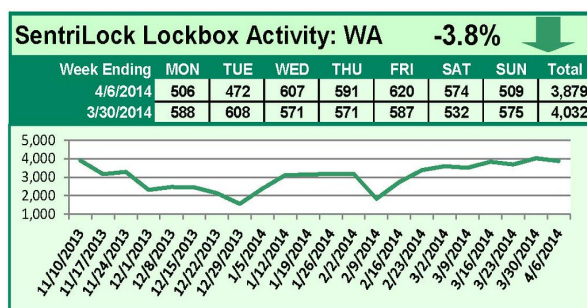

## March 31-April 6, 2014

### This Week's Lockbox Activity

For the week of March 31-April 6, 2014, these charts show the number of times RMLS™ subscribers opened SentriLock lockboxes in Oregon and Washington. Showings rose in Oregon, but fell in Washington this week.