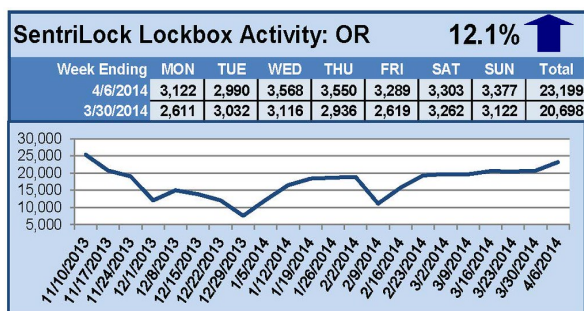

## March 31-April 6, 2014

### This Week's Lockbox Activity

For the week of March 31-April 6, 2014, these charts show the number of times RMLS™ subscribers opened SentriLock lockboxes in Oregon and Washington. Showings rose in Oregon, but fell in Washington this week.