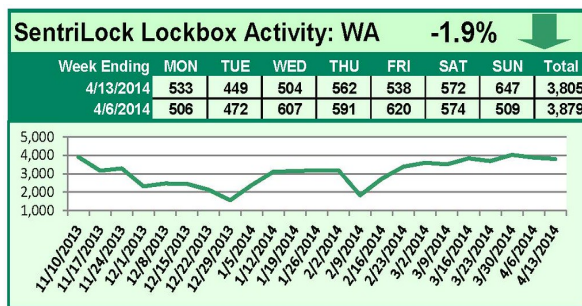

SentriLock Lockbox Activity April 7-13, 2014

This Week's Lockbox Activity

For the week of April 7-13, 2014, these charts show the number of times RMLS™ subscribers opened SentriLock lockboxes in Oregon and Washington. Activity fell in both Oregon and Washington this week.

For a larger version of each chart, visit the RMLS™ photostream on Flickr.

Please note: due to the RMLS™ transition to SentriLock, historical data is only currently available through the RMLS™ Flickr page, under the tag "Supra lockbox activity." SentriLock data will continue accumulating until each chart represents a year of data.