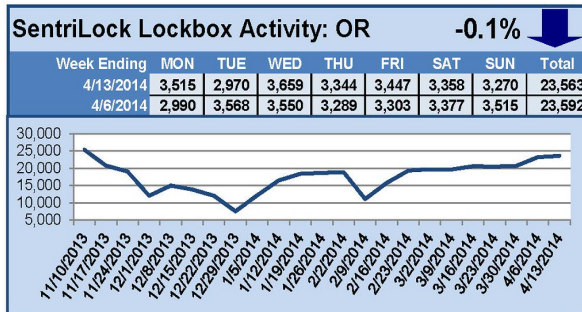

SentriLock Lockbox Activity April 7-13, 2014

This Week's Lockbox Activity

For the week of April 7-13, 2014, these charts show the number of times RMLS™ subscribers opened SentriLock lockboxes in Oregon and Washington. Activity fell in both Oregon and Washington this week.

For a larger version of each chart, visit the RMLS™ photostream on Flickr.

Please note: due to the RMLS™ transition to SentriLock, historical data is only currently available through the RMLS™ Flickr page, under the tag "Supra lockbox activity." SentriLock data will continue accumulating until each chart represents a year of data.