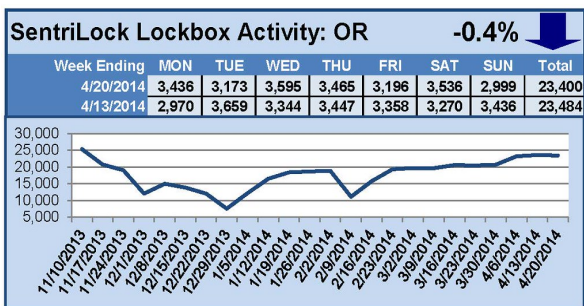

SentriLock Lockbox Activity April 14-20, 2014

This Week's Lockbox Activity

For the week of April 14-20, 2014, these charts show the number of times RMLS™ subscribers opened SentriLock lockboxes in Oregon and Washington. There was an increase in activity in Washington, while Oregon saw a slight decrease this week.

For a larger version of each chart, visit the RMLS™ photostream on Flickr.

Please note: due to the RMLS™ transition to SentriLock, historical data is only currently available through the RMLS™ Flickr page, under the tag "Supra lockbox activity." SentriLock data will continue accumulating until each chart represents a year of data.