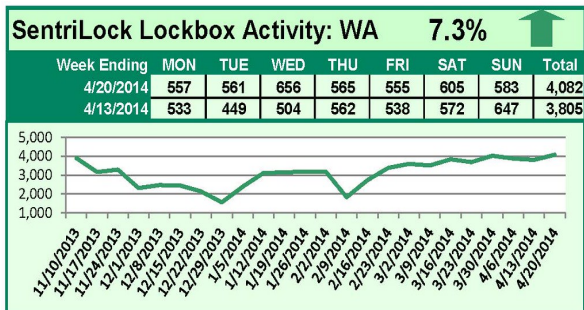

SentriLock Lockbox Activity April 14-20, 2014

This Week's Lockbox Activity

For the week of April 14-20, 2014, these charts show the number of times RMLS™ subscribers opened SentriLock lockboxes in Oregon and Washington. There was an increase in activity in Washington, while Oregon saw a slight decrease this week.

For a larger version of each chart, visit the RMLS™ photostream on Flickr.

Please note: due to the RMLS™ transition to SentriLock, historical data is only currently available through the RMLS™ Flickr page, under the tag "Supra lockbox activity." SentriLock data will continue accumulating until each chart represents a year of data.