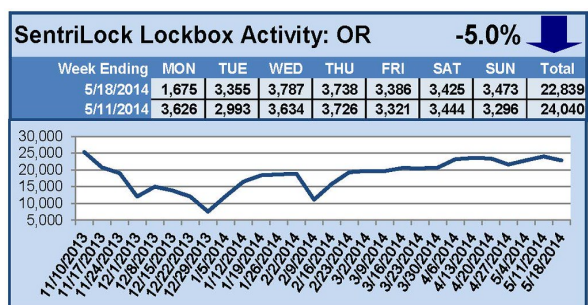

SentriLock Lockbox Activity May 12-18, 2014

This Week's Lockbox Activity

For the week of May 12-18, 2014, these charts show the number of times RMLS™ subscribers opened SentriLock lockboxes in Oregon and Washington. Activity decreased in both states this week.

For a larger version of each chart, visit the RMLS™ photostream on Flickr.

Please note: due to the RMLS™ transition to SentriLock, historical data is only currently available through the RMLS™ Flickr page, under the tag "Supra lockbox activity." SentriLock data will continue accumulating until each chart represents a year of data.