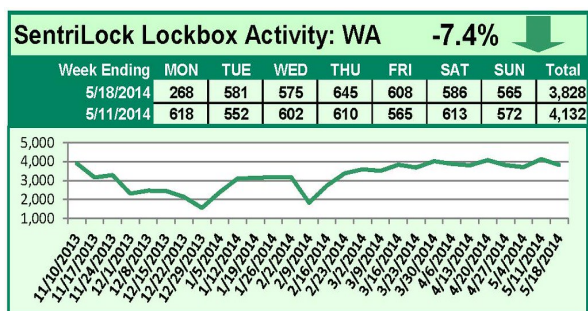

SentriLock Lockbox Activity May 12-18, 2014

This Week's Lockbox Activity

For the week of May 12-18, 2014, these charts show the number of times RMLS™ subscribers opened SentriLock lockboxes in Oregon and Washington. Activity decreased in both states this week.

For a larger version of each chart, visit the RMLS™ photostream on Flickr.

Please note: due to the RMLS™ transition to SentriLock, historical data is only currently available through the RMLS™ Flickr page, under the tag "Supra lockbox activity." SentriLock data will continue accumulating until each chart represents a year of data.