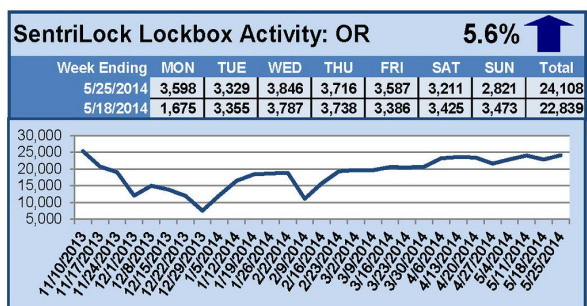

# SentriLock Lockbox Activity May 19-25, 2014

## This Week's Lockbox Activity

For the week of May 19-25, 2014, these charts show the number of times RMLS™ subscribers opened SentriLock lockboxes in Oregon and Washington. The number of showings rose this week in both Oregon and Washington.