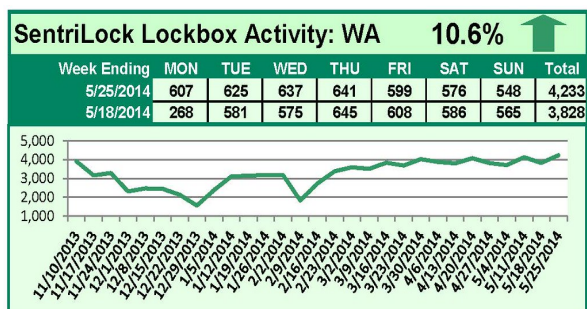

# SentriLock Lockbox Activity May 19-25, 2014

## This Week's Lockbox Activity

For the week of May 19-25, 2014, these charts show the number of times RMLS™ subscribers opened SentriLock lockboxes in Oregon and Washington. The number of showings rose this week in both Oregon and Washington.

For a larger version of each chart, visit the RMLS™ photostream on Flickr.

**Please note: due to the RMLS™ transition to SentriLock, historical data is only currently available through the RMLS™ Flickr page, under the tag "Supra lockbox activity." SentriLock data will continue accumulating until each chart represents a year of data.**