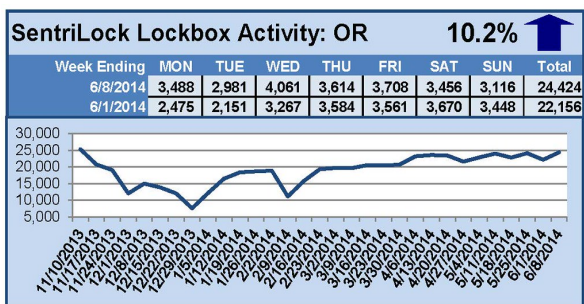

SentriLock Lockbox Activity June 2-8, 2014

This Week's Lockbox Activity

For the week of June 2-8, 2014, these charts show the number of times RMLS™ subscribers opened SentriLock lockboxes in Oregon and Washington. Showings rose this week in both states.

For a larger version of each chart, visit the RMLS™ photostream on Flickr.

Please note: due to the RMLS™ transition to SentriLock, historical data is only currently available through the RMLS™ Flickr page, under the tag "Supra lockbox activity." SentriLock data will continue accumulating until each chart represents a year of data.