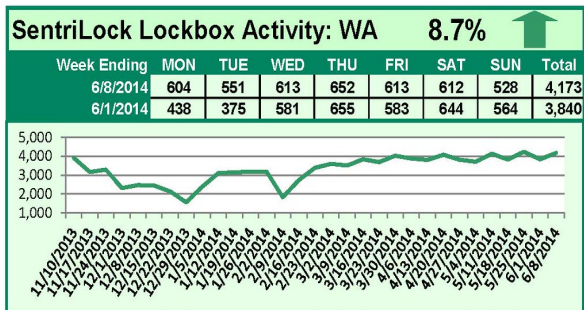

SentriLock Lockbox Activity June 2-8, 2014

This Week's Lockbox Activity

For the week of June 2-8, 2014, these charts show the number of times RMLS™ subscribers opened SentriLock lockboxes in Oregon and Washington. Showings rose this week in both states.

For a larger version of each chart, visit the RMLS™ photostream on Flickr.

Please note: due to the RMLS™ transition to SentriLock, historical data is only currently available through the RMLS™ Flickr page, under the tag "Supra lockbox activity." SentriLock data will continue accumulating until each chart represents a year of data.