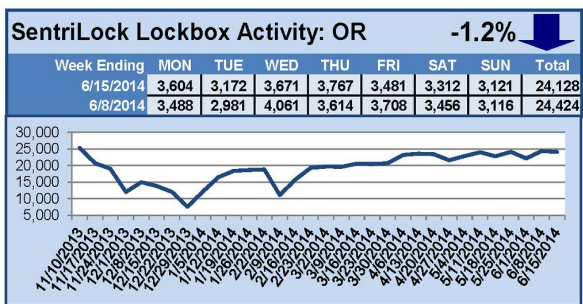

SentriLock Lockbox Activity June 9-15, 2014

This Week's Lockbox Activity

For the week of June 9-15, 2014, these charts show the number of times RMLS™ subscribers opened SentriLock lockboxes in Oregon and Washington. Activity fell in both Oregon and Washington this week.

For a larger version of each chart, visit the RMLS™ photostream on Flickr.

Please note: due to the RMLS™ transition to SentriLock, historical data is only currently available through the RMLS™ Flickr page, under the tag "Supra lockbox activity." SentriLock data will continue accumulating until each chart represents a year of data.