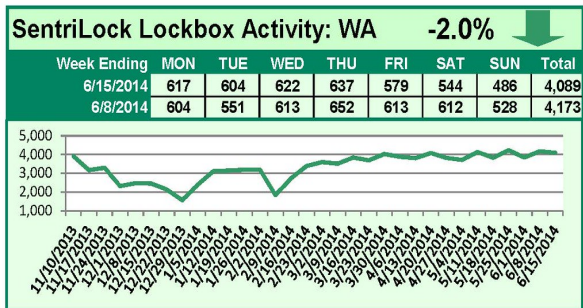

SentriLock Lockbox Activity June 9-15, 2014

This Week's Lockbox Activity

For the week of June 9-15, 2014, these charts show the number of times RMLS™ subscribers opened SentriLock lockboxes in Oregon and Washington. Activity fell in both Oregon and Washington this week.

For a larger version of each chart, visit the RMLS™ photostream on Flickr.

Please note: due to the RMLS™ transition to SentriLock, historical data is only currently available through the RMLS™ Flickr page, under the tag "Supra lockbox activity." SentriLock data will continue accumulating until each chart represents a year of data.