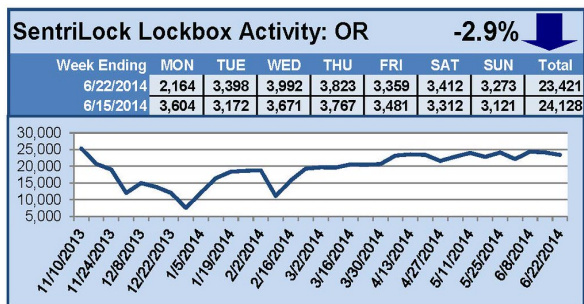

SentriLock Lockbox Activity June 16-22, 2014

This Week's Lockbox Activity

For the week of June 16-22, 2014, these charts show the number of times RMLS™ subscribers opened SentriLock lockboxes in Oregon and Washington. Activity fell in both Oregon and Washington again this week.

For a larger version of each chart, visit the RMLS™ photostream on Flickr.

Please note: due to the RMLS™ transition to SentriLock, historical data is only currently available through the RMLS™ Flickr page, under the tag "Supra lockbox activity." SentriLock data will continue accumulating until each chart represents a year of data.