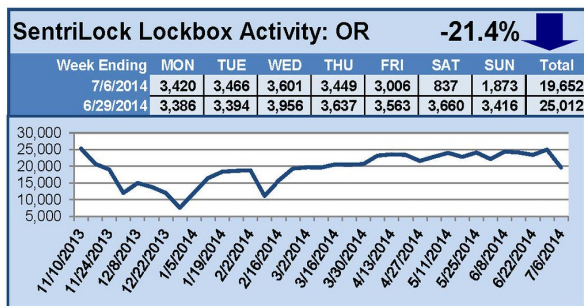

# SentriLock Lockbox Activity June 30-July 6, 2014

## This Week's Lockbox Activity

For the week of June 30-July 6, 2014, these charts show the number of times RMLS™ subscribers opened SentriLock lockboxes in Oregon and Washington. The number of showings fell sharply in both Oregon and Washington this week.