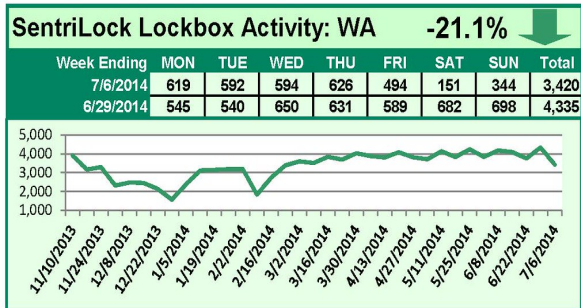

# SentriLock Lockbox Activity June 30-July 6, 2014

## This Week's Lockbox Activity

For the week of June 30-July 6, 2014, these charts show the number of times RMLS™ subscribers opened SentriLock lockboxes in Oregon and Washington. The number of showings fell sharply in both Oregon and Washington this week.

For a larger version of each chart, visit the RMLS™ photostream on Flickr.

**Please note: due to the RMLS™ transition to SentriLock, historical data is only currently available through the RMLS™ Flickr page, under the tag "Supra lockbox activity." SentriLock data will continue accumulating until each chart represents a year of data.**