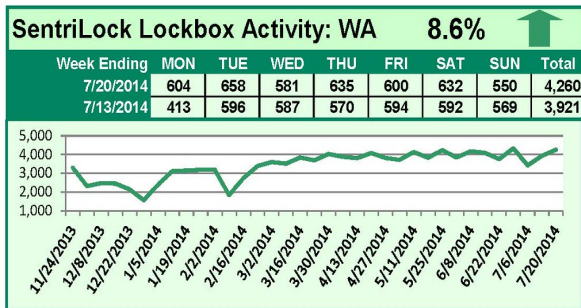

SentriLock Lockbox Activity July 14-20, 2014

This Week's Lockbox Activity

For the week of July 14-20, 2014, these charts show the number of times RMLS™ subscribers opened SentriLock lockboxes in Oregon and Washington. Showings increased again in both Oregon and Washington this week.

For a larger version of each chart, visit the RMLS™ photostream on Flickr.

Please note: due to the RMLS™ transition to SentriLock, historical data is only currently available through the RMLS™ Flickr page, under the tag "Supra lockbox activity." SentriLock data will continue accumulating until each chart represents a year of data.