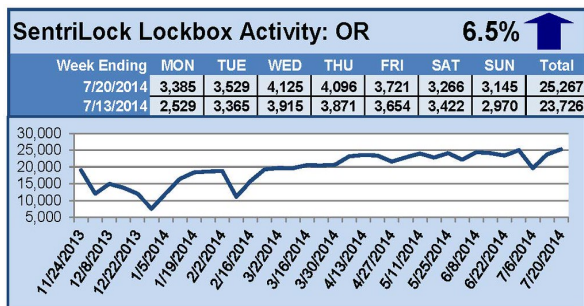

SentriLock Lockbox Activity July 14-20, 2014

This Week's Lockbox Activity

For the week of July 14-20, 2014, these charts show the number of times RMLS™ subscribers opened SentriLock lockboxes in Oregon and Washington. Showings increased again in both Oregon and Washington this week.

For a larger version of each chart, visit the RMLS™ photostream on Flickr.

Please note: due to the RMLS™ transition to SentriLock, historical data is only currently available through the RMLS™ Flickr page, under the tag "Supra lockbox activity." SentriLock data will continue accumulating until each chart represents a year of data.