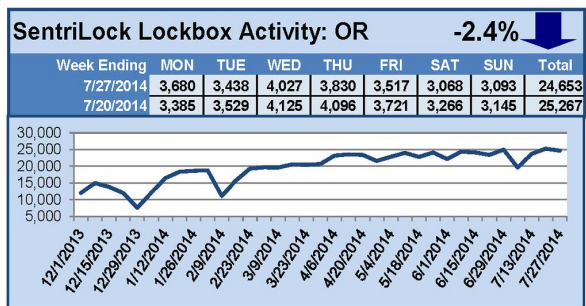

SentriLock Lockbox Activity July 21-27, 2014

This Week's Lockbox Activity

For the week of July 21-27, 2014, these charts show the number of times RMLS™ subscribers opened SentriLock lockboxes in Oregon and Washington. Showings fell slightly in Oregon and Washington this week.

For a larger version of each chart, visit the RMLS™ photostream on Flickr.

Please note: due to the RMLS™ transition to SentriLock, historical data is only currently available through the RMLS™ Flickr page, under the tag "Supra lockbox activity." SentriLock data will continue accumulating until each chart represents a year of data.