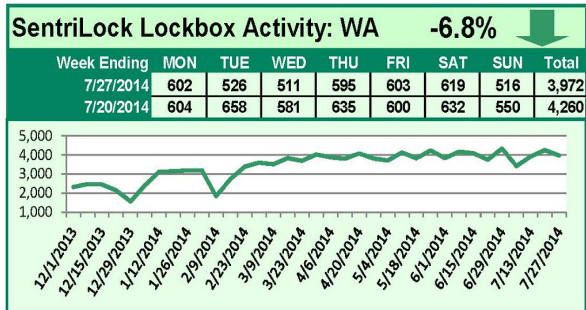

SentriLock Lockbox Activity July 21-27, 2014

This Week's Lockbox Activity

For the week of July 21-27, 2014, these charts show the number of times RMLS™ subscribers opened SentriLock lockboxes in Oregon and Washington. Showings fell slightly in Oregon and Washington this week.

For a larger version of each chart, visit the RMLS™ photostream on Flickr.

Please note: due to the RMLS™ transition to SentriLock, historical data is only currently available through the RMLS™ Flickr page, under the tag "Supra lockbox activity." SentriLock data will continue accumulating until each chart represents a year of data.