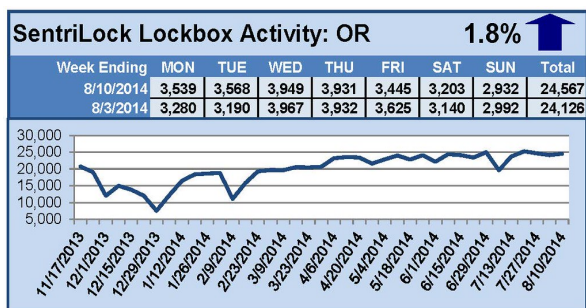

# SentriLock Lockbox Activity August 4-August 10, 2014

## This Week's Lockbox Activity

For the week of August 4-10, 2014, these charts show the number of times RMLS™ subscribers opened SentriLock lockboxes in Oregon and Washington. Showing activity fell in Washington and rose slightly in Oregon this week.