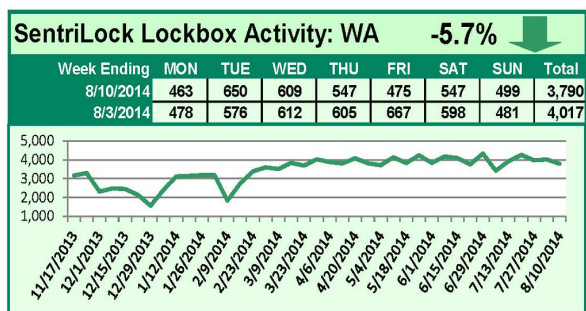

# SentriLock Lockbox Activity August 4-August 10, 2014

## This Week's Lockbox Activity

For the week of August 4-10, 2014, these charts show the number of times RMLS™ subscribers opened SentriLock lockboxes in Oregon and Washington. Showing activity fell in Washington and rose slightly in Oregon this week.

For a larger version of each chart, visit the RMLS™ photostream on Flickr.

**Please note: due to the RMLS™ transition to SentriLock, historical data is only currently available through the RMLS™ Flickr page, under the tag "Supra lockbox activity." SentriLock data will continue accumulating until each chart represents a year of data.**