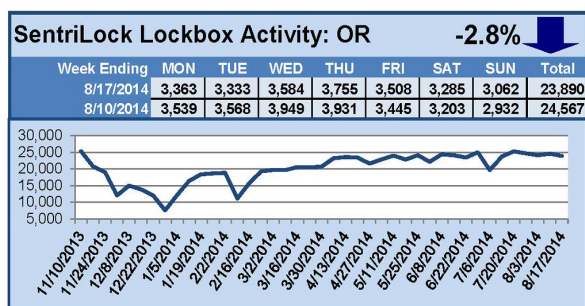

# SentriLock Lockbox Activity August 11-17, 2014

## This Week's Lockbox Activity

For the week of August 11-17, 2014, these charts show the number of times RMLS™ subscribers opened SentriLock lockboxes in Oregon and Washington. Activity in Washington increased this week, while activity in Oregon decreased.