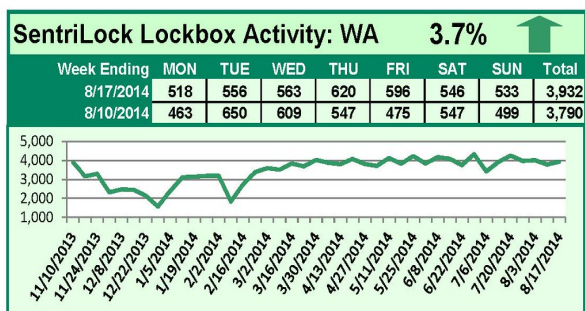

# SentriLock Lockbox Activity August 11-17, 2014

## This Week's Lockbox Activity

For the week of August 11-17, 2014, these charts show the number of times RMLS™ subscribers opened SentriLock lockboxes in Oregon and Washington. Activity in Washington increased this week, while activity in Oregon decreased.

For a larger version of each chart, visit the RMLS™ photostream on Flickr.

**Please note: due to the RMLS™ transition to SentriLock, historical data is only currently available through the RMLS™ Flickr page, under the tag "Supra lockbox activity." SentriLock data will continue accumulating until each chart represents a year of data.**