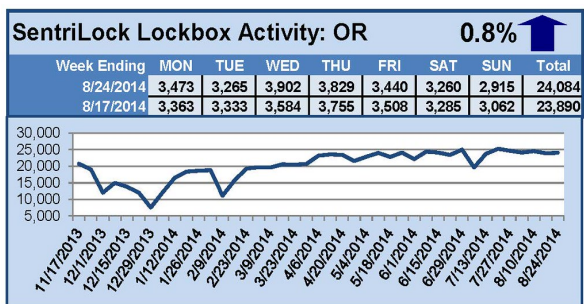

# SentriLock Lockbox Activity August 18-24, 2014

## This Week's Lockbox Activity

For the week of August 18-24, 2014, these charts show the number of times RMLS™ subscribers opened SentriLock lockboxes in Oregon and Washington. Activity in Oregon and Washington increased this week.