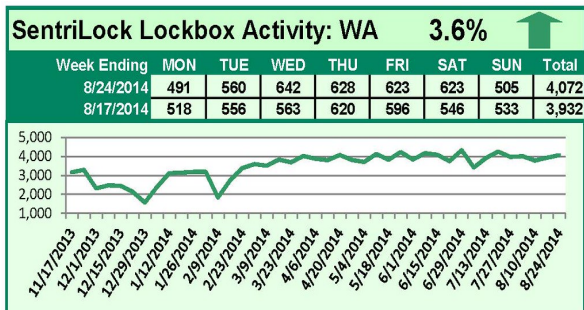

# SentriLock Lockbox Activity August 18-24, 2014

## This Week's Lockbox Activity

For the week of August 18-24, 2014, these charts show the number of times RMLS™ subscribers opened SentriLock lockboxes in Oregon and Washington. Activity in Oregon and Washington increased this week.

For a larger version of each chart, visit the RMLS™ photostream on Flickr.

**Please note: due to the RMLS™ transition to SentriLock, historical data is only currently available through the RMLS™ Flickr page, under the tag "Supra lockbox activity." SentriLock data will continue accumulating until each chart represents a year of data.**