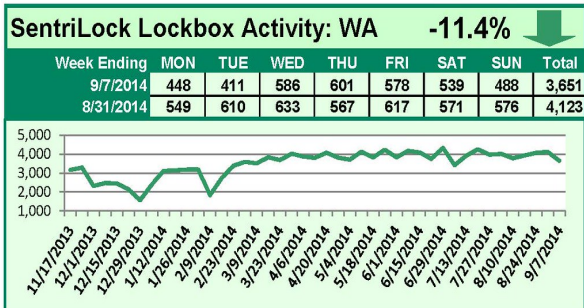

SentriLock Lockbox Activity September 1-7, 2014

This Week's Lockbox Activity

For the week of September 1-7, 2014, these charts show the number of times RMLS™ subscribers opened SentriLock lockboxes in Oregon and Washington. Oregon and Washington both saw activity decrease this week.

For a larger version of each chart, visit the RMLS™ photostream on Flickr.