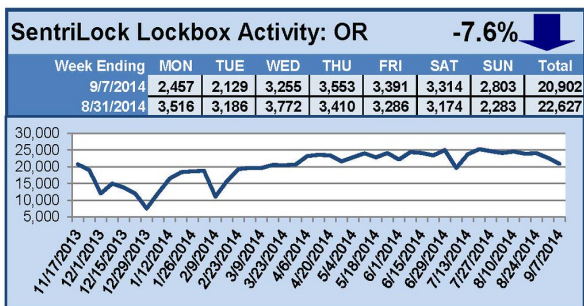

SentriLock Lockbox Activity September 1-7, 2014

This Week's Lockbox Activity

For the week of September 1-7, 2014, these charts show the number of times RMLS™ subscribers opened SentriLock lockboxes in Oregon and Washington. Oregon and Washington both saw activity decrease this week.