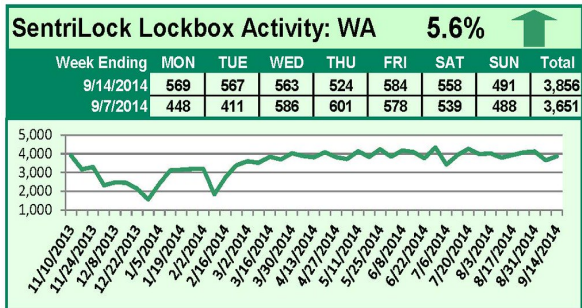

SentriLock Lockbox Activity September 8-14, 2014

This Week's Lockbox Activity

For the week of September 8-14, 2014, these charts show the number of times RMLS™ subscribers opened SentriLock lockboxes in Oregon and Washington. Activity increased in both Oregon and Washington this week.

For a larger version of each chart, visit the RMLS™ photostream on Flickr.