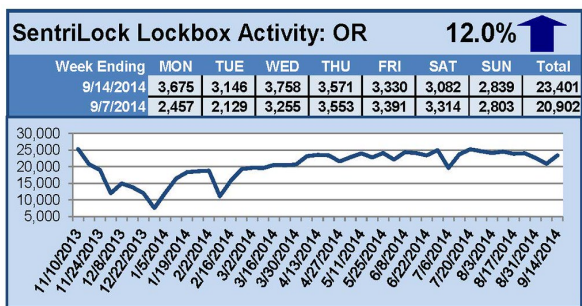

SentriLock Lockbox Activity September 8-14, 2014

This Week's Lockbox Activity

For the week of September 8-14, 2014, these charts show the number of times RMLS™ subscribers opened SentriLock lockboxes in Oregon and Washington. Activity increased in both Oregon and Washington this week.