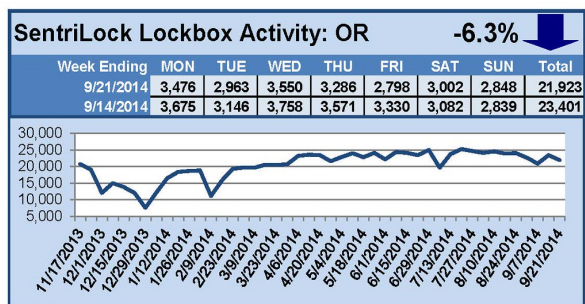

SentriLock Lockbox Activity September 15-21, 2014

This Week's Lockbox Activity

For the week of September 15-21, 2014, these charts show the number of times RMLS™ subscribers opened SentriLock lockboxes in Oregon and Washington. Activity decreased in both Oregon and Washington this week.