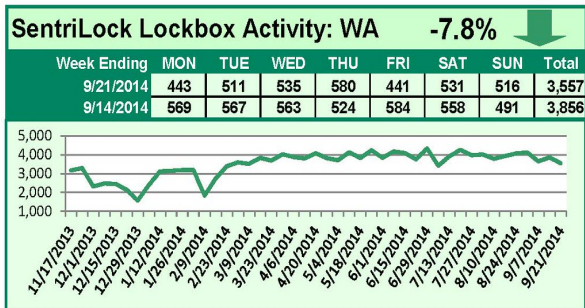

SentriLock Lockbox Activity September 15-21, 2014

This Week's Lockbox Activity

For the week of September 15-21, 2014, these charts show the number of times RMLS™ subscribers opened SentriLock lockboxes in Oregon and Washington. Activity decreased in both Oregon and Washington this week.

For a larger version of each chart, visit the RMLS™ photostream on Flickr.