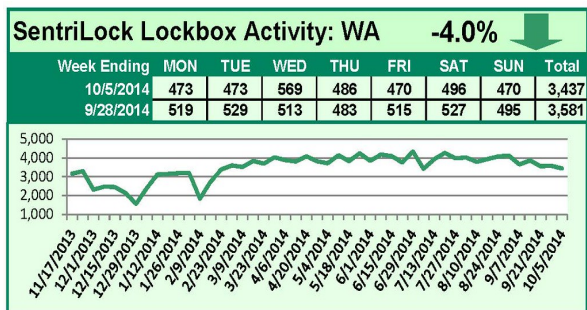

# SentriLock Lockbox Activity September 29-October 5, 2014

## This Week's Lockbox Activity

For the week of September 29-October 5, 2014, these charts show the number of times RMLS™ subscribers opened SentriLock lockboxes in Oregon and Washington. Activity fell this week in Washington, but rose slightly in Oregon.