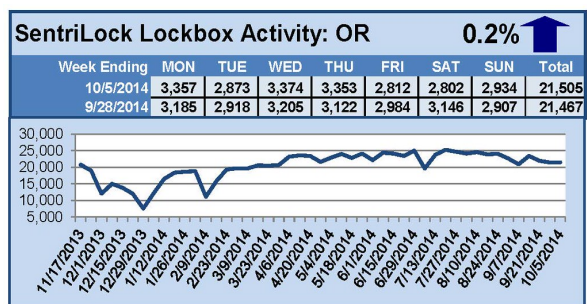

# SentriLock Lockbox Activity September 29-October 5, 2014

## This Week's Lockbox Activity

For the week of September 29-October 5, 2014, these charts show the number of times RMLS™ subscribers opened SentriLock lockboxes in Oregon and Washington. Activity fell this week in Washington, but rose slightly in Oregon.