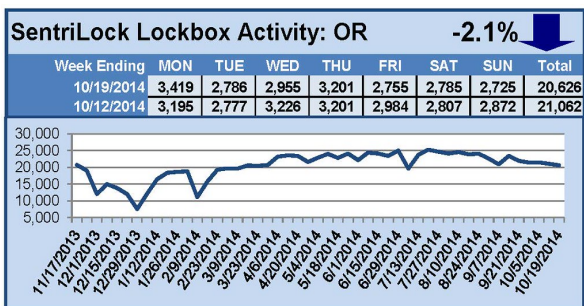

SentriLock Lockbox Activity October 13-19, 2014

This Week's Lockbox Activity

For the week of October 13-19, 2014, these charts show the number of times RMLS™ subscribers opened SentriLock lockboxes in Oregon and Washington. Washington and Oregon both saw a decrease in activity this week.