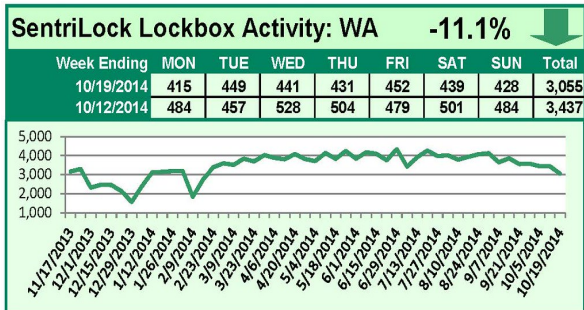

SentriLock Lockbox Activity October 13-19, 2014

This Week's Lockbox Activity

For the week of October 13-19, 2014, these charts show the number of times RMLS™ subscribers opened SentriLock lockboxes in Oregon and Washington. Washington and Oregon both saw a decrease in activity this week.

For a larger version of each chart, visit the RMLS™ photostream on Flickr.