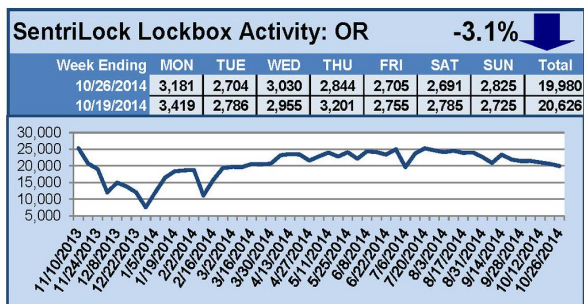

# SentriLock Lockbox Activity October 20-26, 2014

## This Week's Lockbox Activity

For the week of October 20-26, 2014, these charts show the number of times RMLS™ subscribers opened SentriLock lockboxes in Oregon and Washington. Activity in Oregon fell this week, while activity in Washington rose slightly.