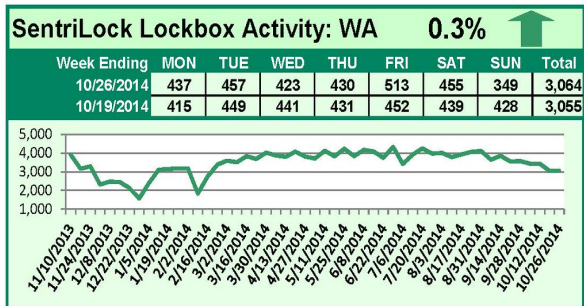

# SentriLock Lockbox Activity October 20-26, 2014

## This Week's Lockbox Activity

For the week of October 20-26, 2014, these charts show the number of times RMLS™ subscribers opened SentriLock lockboxes in Oregon and Washington. Activity in Oregon fell this week, while activity in Washington rose slightly.