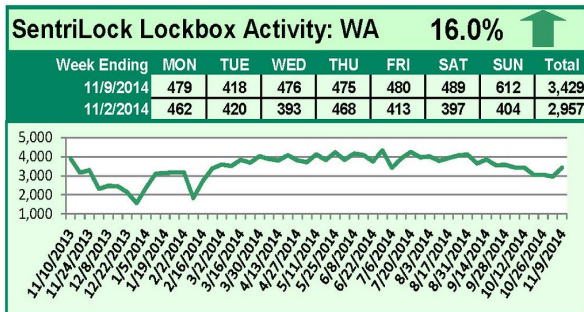

SentriLock Lockbox Activity November 3-9, 2014

This Week's Lockbox Activity

For the week of November 3-9, 2014, these charts show the number of times RMLS™ subscribers opened SentriLock lockboxes in Oregon and Washington. Increased showing activity was seen in both Oregon and Washington this week.

For a larger version of each chart, visit the RMLS™ photostream on Flickr.