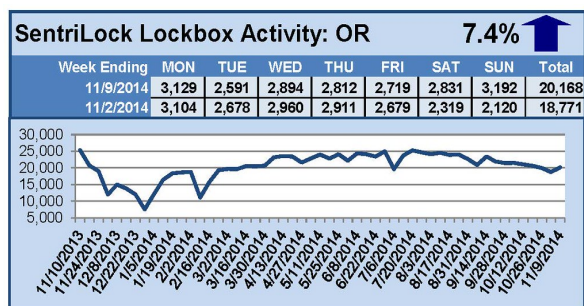

SentriLock Lockbox Activity November 3-9, 2014

This Week's Lockbox Activity

For the week of November 3-9, 2014, these charts show the number of times RMLS™ subscribers opened SentriLock lockboxes in Oregon and Washington. Increased showing activity was seen in both Oregon and Washington this week.