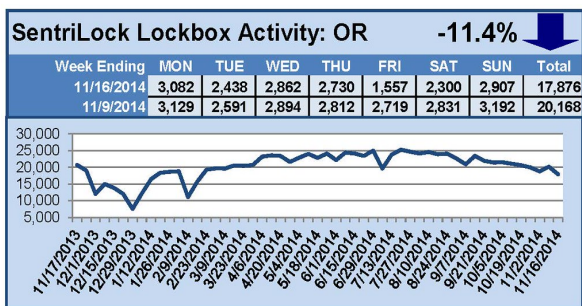

SentriLock Lockbox Activity November 10-16, 2014

This Week's Lockbox Activity

For the week of November 10-16, 2014, these charts show the number of times RMLS™ subscribers opened SentriLock lockboxes in Oregon and Washington. Activity in both Oregon and Washington decreased this week.