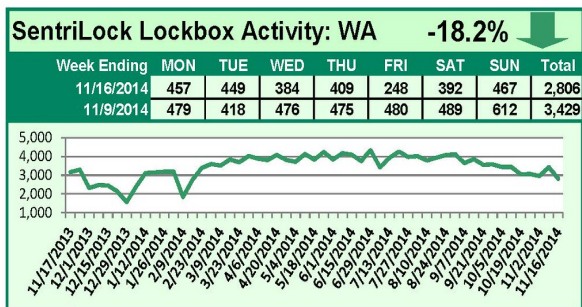

SentriLock Lockbox Activity November 10-16, 2014

This Week's Lockbox Activity

For the week of November 10-16, 2014, these charts show the number of times RMLS™ subscribers opened SentriLock lockboxes in Oregon and Washington. Activity in both Oregon and Washington decreased this week.

For a larger version of each chart, visit the RMLS™ photostream on Flickr.