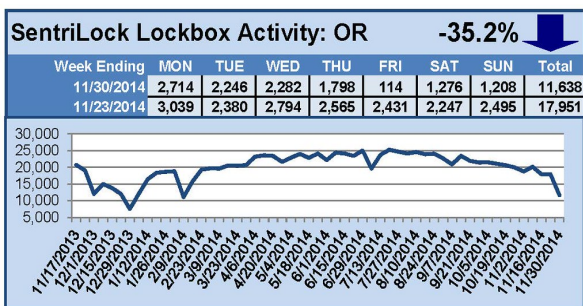

SentriLock Lockbox Activity November 24-30, 2014

This Week's Lockbox Activity

For the week of November 24-30, 2014, these charts show the number of times RMLS™ subscribers opened SentriLock lockboxes in Oregon and Washington. The Thanksgiving weekend saw a sharp decrease in showing activity in both states.