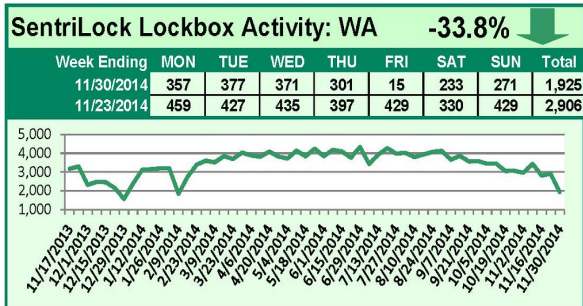

SentriLock Lockbox Activity November 24-30, 2014

This Week's Lockbox Activity

For the week of November 24-30, 2014, these charts show the number of times RMLS™ subscribers opened SentriLock lockboxes in Oregon and Washington. The Thanksgiving weekend saw a sharp decrease in showing activity in both states.

For a larger version of each chart, visit the RMLS™ photostream on Flickr.