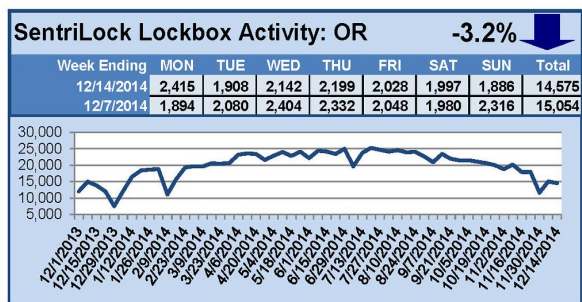

SentriLock Lockbox Activity December 8-14, 2014

This Week's Lockbox Activity

For the week of December 8-14, 2014, these charts show the number of times RMLS™ subscribers opened SentriLock lockboxes in Oregon and Washington. Washington saw an increase in activity this week, while activity in Oregon decreased.