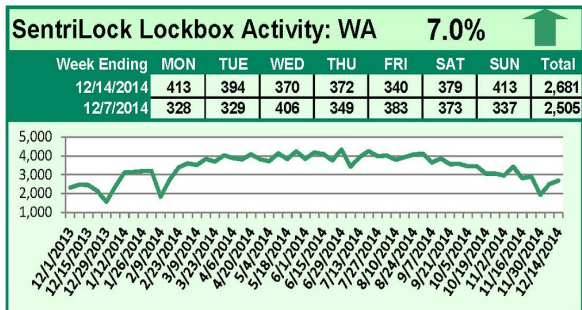

SentriLock Lockbox Activity December 8-14, 2014

This Week's Lockbox Activity

For the week of December 8-14, 2014, these charts show the number of times RMLS™ subscribers opened SentriLock lockboxes in Oregon and Washington. Washington saw an increase in activity this week, while activity in Oregon decreased.

For a larger version of each chart, visit the RMLS™ photostream on Flickr.