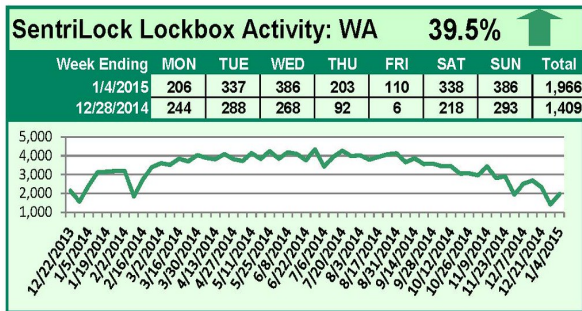

SentriLock Lockbox Activity December 29, 2014-January 4, 2015

This Week's Lockbox Activity

For the week of December 29, 2014-January 4, 2015, these charts show the number of times RMLS™ subscribers opened SentriLock lockboxes in Oregon and Washington. Activity rebounded in both states this week.

For a larger version of each chart, visit the RMLS™ photostream on Flickr.