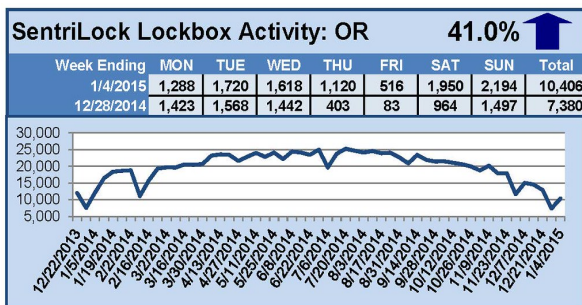

SentriLock Lockbox Activity December 29, 2014-January 4, 2015

This Week's Lockbox Activity

For the week of December 29, 2014-January 4, 2015, these charts show the number of times RMLS™ subscribers opened SentriLock lockboxes in Oregon and Washington. Activity rebounded in both states this week.