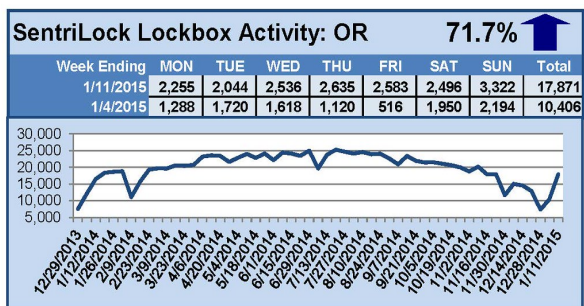

SentriLock Lockbox Activity January 5-11, 2015

This Week's Lockbox Activity

For the week of January 5-11, 2015, these charts show the number of times RMLS™ subscribers opened SentriLock lockboxes in Oregon and Washington. Activity increased in both Oregon and Washington this week.