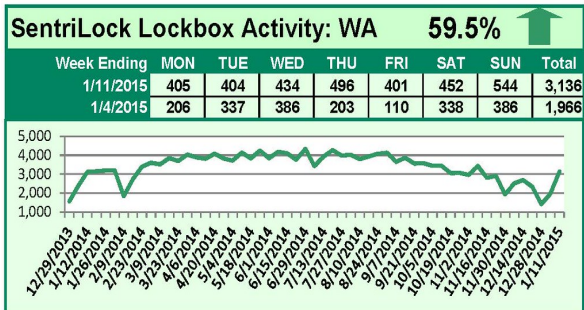

SentriLock Lockbox Activity January 5-11, 2015

This Week's Lockbox Activity

For the week of January 5-11, 2015, these charts show the number of times RMLS™ subscribers opened SentriLock lockboxes in Oregon and Washington. Activity increased in both Oregon and Washington this week.

For a larger version of each chart, visit the RMLS™ photostream on Flickr.