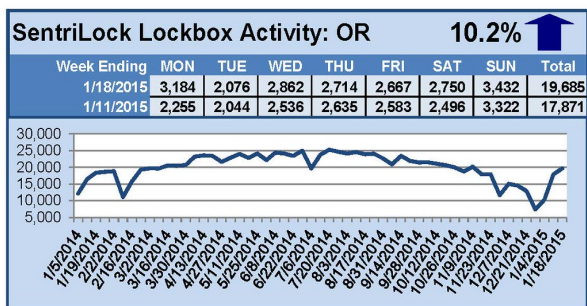

# SentriLock Lockbox Activity January 12-18, 2015

## This Week's Lockbox Activity

For the week of January 12-18, 2015, these charts show the number of times RMLS™ subscribers opened SentriLock lockboxes in Oregon and Washington. Washington and Oregon both saw an increase in activity this week.