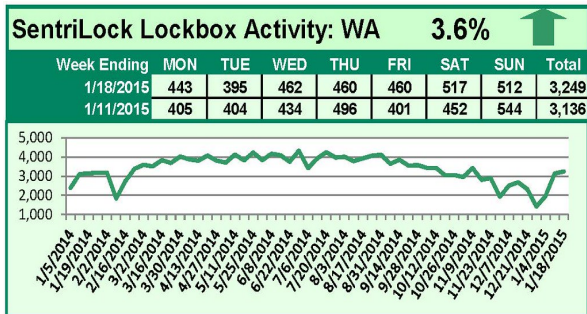

# SentriLock Lockbox Activity January 12-18, 2015

## This Week's Lockbox Activity

For the week of January 12-18, 2015, these charts show the number of times RMLS™ subscribers opened SentriLock lockboxes in Oregon and Washington. Washington and Oregon both saw an increase in activity this week.