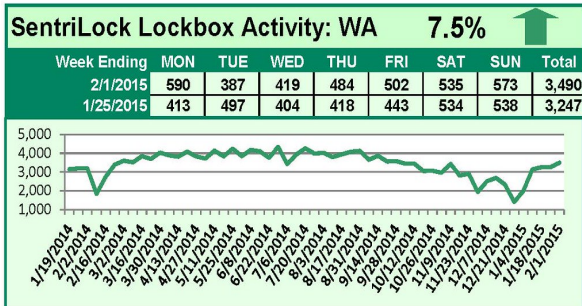

SentriLock Lockbox Activity January 26-February 1, 2015

This Week's Lockbox Activity

For the week of January 26-February 1, 2015, these charts show the number of times RMLS™ subscribers opened SentriLock lockboxes in Oregon and Washington. Activity in both states increased this week.

For a larger version of each chart, visit the RMLS™ photostream on Flickr.