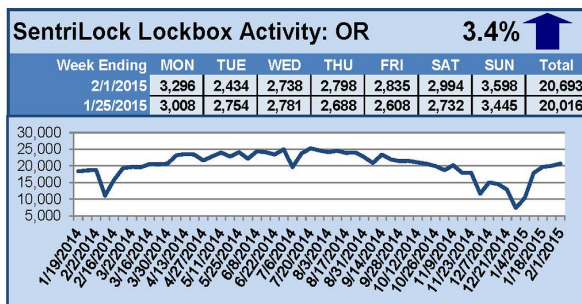

SentriLock Lockbox Activity January 26-February 1, 2015

This Week's Lockbox Activity

For the week of January 26-February 1, 2015, these charts show the number of times RMLS™ subscribers opened SentriLock lockboxes in Oregon and Washington. Activity in both states increased this week.